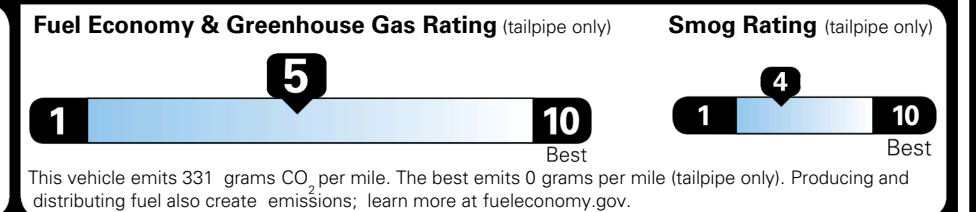

Actual results will vary for many reasons, including driving conditions and how you drive and maintain your vehicle. The average new vehicle gets 29 MPG and costs $8,500 to fuel over 5 years. Cost estimates are based on 15,000 miles per year at $ 3.30 per gallon. MPGe is miles per gasoline gallon equivalent. Vehicle emissions are a significant cause of climate change and smog.

fueleconomy.gov
Calculate personalized estimates and compare vehicles

Smartphone QR Code

GOVERNMENT 5-STAR SAFETY RATINGS

Overall Vehicle Score ★ ★ ★ ★ ★
Based on the combined rating of frontal, side and rollover. Should ONLY be compared to other vehicles of similar size and weight.

Frontal	Driver	★ ★ ★ ★ ★
Crash	Passenger	★ ★ ★ ★ ★
Based on the risk of injury in a frontal impact. Should ONLY be compared to other vehicles of similar size and weight.		
Side	Front seat	★ ★ ★ ★ ★
Crash	Rear seat	★ ★ ★ ★ ★
Star ratings based on the risk of injury in a side impact.		
Rollover		★ ★ ★ ★ ★
Star ratings based on the risk of rollover in a single-vehicle crash.		

Star ratings range from 1 to 5 stars (★★★★★) with 5 being the highest.
Source: National Highway Traffic Safety Administration (NHTSA).
www.safercar.gov or 1-888-327-4236

Manufacturer's suggested retail price includes Manufacturer's recommended pre-delivery service. License and title fees, state and local taxes and other dealer installed options and accessories are not included in the manufacturer's suggested retail price.

PARTS CONTENT INFORMATION

FOR VEHICLES IN THIS CAR LINE U.S./CANADIAN PARTS CONTENT: 0 %

MAJOR SOURCES OF FOREIGN PARTS:
KOREA: 90%

NOTE: PARTS CONTENT DOES NOT INCLUDE FINAL ASSEMBLY, DISTRIBUTION, OR OTHER NON-PARTS COSTS.

FOR THIS VEHICLE
FINAL ASSEMBLY POINT:
HWASUNG, KOREA

COUNTRY OF ORIGIN
ENGINE (MOTOR): KOREA
TRANSMISSION: KOREA