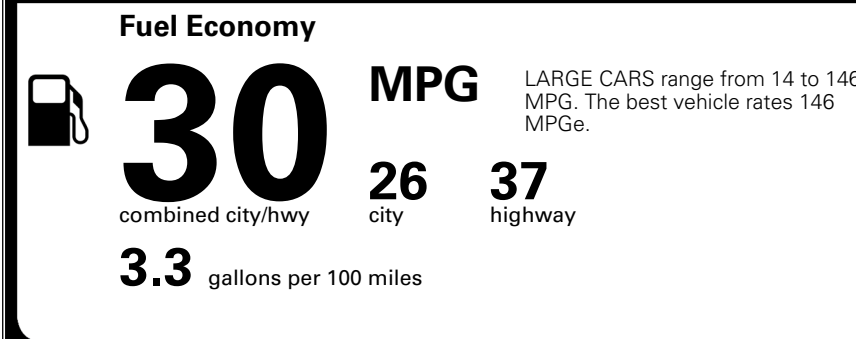

MSRP INCLUDING OPTIONS \$ 28,040.00

INLAND FREIGHT AND HANDLING \$ 1,245.00

TOTAL MANUFACTURER'S SUGGESTED RETAIL PRICE ▶ \$ 29,285.00

TOTAL ADDITIONAL WEIGHT: 8.7

*Additional terms and conditions apply.
 **Kia Connect may be currently unavailable for some Model Year 2022 and newer vehicles sold or purchased in Massachusetts; please see owners.kia.com for more information.
 NOTE: When you purchase this vehicle, Kia America, Inc. collects personal information you provide to the dealership. For information on our collection and use of personal information and your rights, please see our Privacy Policy on www.kia.com.

EPA DOT Fuel Economy and Environment

Gasoline Vehicle

You save \$250
 in fuel costs over 5 years compared to the average new vehicle.

Annual fuel cost \$1,650

Actual results will vary for many reasons, including driving conditions and how you drive and maintain your vehicle. The average new vehicle gets 29 MPG and costs \$8,500 to fuel over 5 years. Cost estimates are based on 15,000 miles per year at \$ 3.30 per gallon. MPGe is miles per gasoline gallon equivalent. Vehicle emissions are a significant cause of climate change and smog.