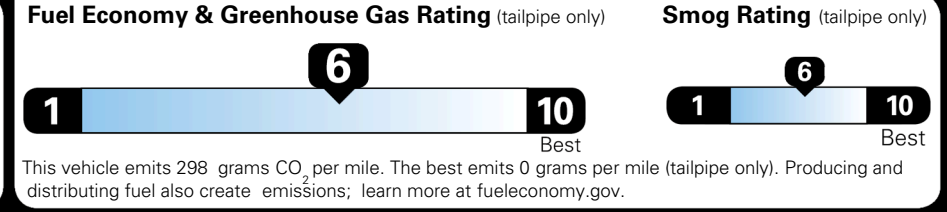

MSRP INCLUDING OPTIONS \$ 28,040.00

INLAND FREIGHT AND HANDLING \$ 1,245.00

TOTAL MANUFACTURER'S SUGGESTED RETAIL PRICE ▶ \$ 29,285.00

TOTAL ADDITIONAL WEIGHT: 8.7

*Additional terms and conditions apply.
 **Kia Connect may be currently unavailable for some Model Year 2022 and newer vehicles sold or purchased in Massachusetts; please see owners.kia.com for more information.
 NOTE: When you purchase this vehicle, Kia America, Inc. collects personal information you provide to the dealership. For information on our collection and use of personal information and your rights, please see our Privacy Policy on www.kia.com.

EPA DOT Fuel Economy and Environment

Gasoline Vehicle

You save \$250
 in fuel costs over 5 years compared to the average new vehicle.

Annual fuel cost \$1,650

Actual results will vary for many reasons, including driving conditions and how you drive and maintain your vehicle. The average new vehicle gets 29 MPG and costs \$8,500 to fuel over 5 years. Cost estimates are based on 15,000 miles per year at \$ 3.30 per gallon. MPGe is miles per gasoline gallon equivalent. Vehicle emissions are a significant cause of climate change and smog.