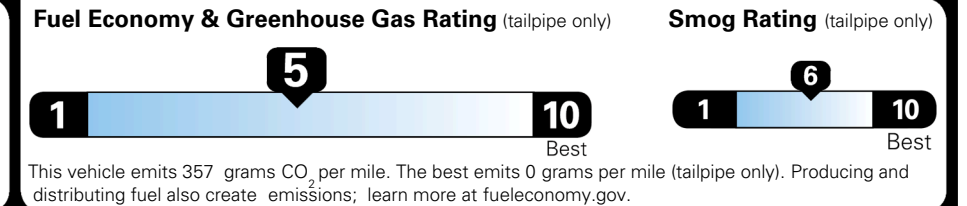

EPA DOT Fuel Economy and Environment

Gasoline Vehicle

Fuel Economy

25 MPG
combined city/hwy

23 MPG
city

28 MPG
highway

4.0 gallons per 100 miles

SMALL SUVs range from 14 to 138 MPG. The best vehicle rates 146 MPGe.

You spend $1,500 more in fuel costs over 5 years compared to the average new vehicle.

Annual fuel cost $2,000