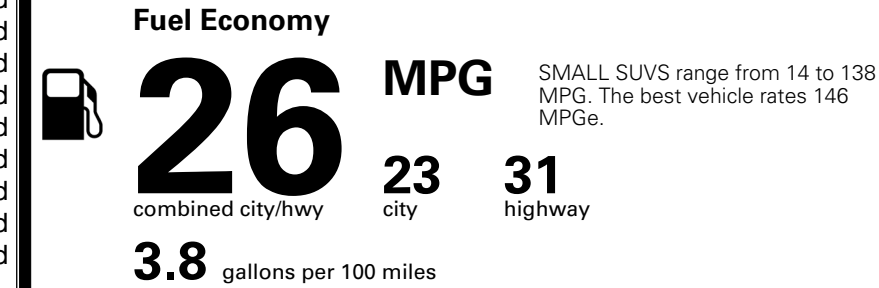

EPA DOT Fuel Economy and Environment

Gasoline Vehicle

You spend $1,000 more in fuel costs over 5 years compared to the average new vehicle.

Annual fuel cost $1,900