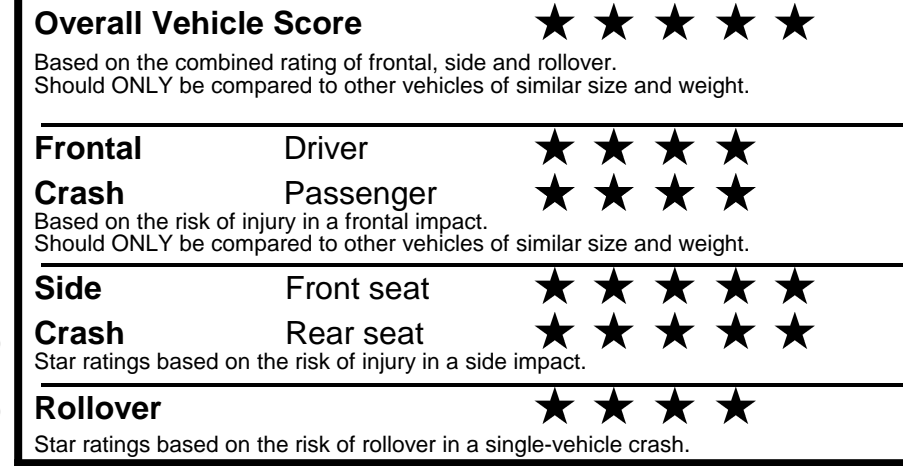

fueleconomy.gov

Calculate personalized estimates and compare vehicles

GOVERNMENT 5-STAR SAFETY RATINGS

Star ratings range from 1 to 5 stars (★★★★★) with 5 being the highest. Source: National Highway Traffic Safety Administration (NHTSA). www.safercar.gov or 1-888-327-4236