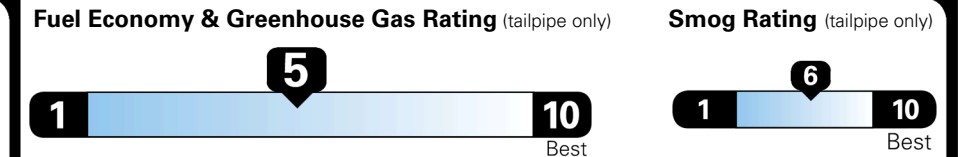

This vehicle emits 339 grams CO₂ per mile. The best emits 0 grams per mile (tailpipe only). Producing and distributing fuel also create emissions; learn more at fueleconomy.gov.

Actual results will vary for many reasons, including driving conditions and how you drive and maintain your vehicle. The average new vehicle gets 29 MPG and costs $8,500 to fuel over 5 years. Cost estimates are based on 15,000 miles per year at $ 3.30 per gallon. MPGe is miles per gasoline gallon equivalent. Vehicle emissions are a significant cause of climate change and smog.

fueleconomy.gov

Calculate personalized estimates and compare vehicles

GOVERNMENT 5-STAR SAFETY RATINGS

Overall Vehicle Score ★ ★ ★ ★ ★

Based on the combined rating of frontal, side and rollover. Should ONLY be compared to other vehicles of similar size and weight.

Frontal	Driver	★ ★ ★ ★ ★
Crash	Passenger	★ ★ ★ ★ ★

Based on the risk of injury in a frontal impact. Should ONLY be compared to other vehicles of similar size and weight.

Side	Front seat	★ ★ ★ ★ ★
Crash	Rear seat	★ ★ ★ ★ ★

Star ratings based on the risk of injury in a side impact.

Rollover ★ ★ ★ ★ ★

Star ratings based on the risk of rollover in a single-vehicle crash.

Star ratings range from 1 to 5 stars (★★★★★) with 5 being the highest.

Source: National Highway Traffic Safety Administration (NHTSA).

www.safercar.gov or 1-888-327-4236

Manufacturer's suggested retail price includes Manufacturer's recommended pre-delivery service. License and title fees, state and local taxes and other dealer installed options and accessories are not included in the manufacturer's suggested retail price.

PARTS CONTENT INFORMATION

FOR VEHICLES IN THIS CAR LINE U.S./CANADIAN PARTS CONTENT: 55 %

MAJOR SOURCES OF FOREIGN PARTS: KOREA: 30%

NOTE: PARTS CONTENT DOES NOT INCLUDE FINAL ASSEMBLY, DISTRIBUTION, OR OTHER NON-PARTS COSTS.

FOR THIS VEHICLE FINAL ASSEMBLY POINT: WEST POINT, GA, USA

COUNTRY OF ORIGIN

ENGINE (MOTOR): USA

TRANSMISSION: USA

*Additional terms and conditions apply.

**Kia Connect may be currently unavailable for some Model Year 2022 and newer vehicles sold or purchased in Massachusetts; please see owners.kia.com for more information.

NOTE: When you purchase this vehicle, Kia America, Inc. collects personal information you provide to the dealership. For information on our collection and use of personal information and your rights, please see our Privacy Policy on www.kia.com.