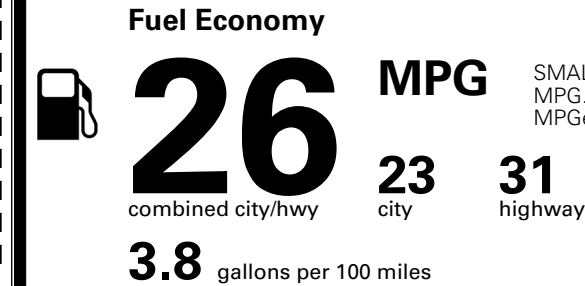

TOTAL MANUFACTURER'S SUGGESTED RETAIL PRICE ▶

\$ 37,425.00

TOTAL ADDITIONAL WEIGHT: 11.5

EPA DOT Fuel Economy and Environment

Gasoline Vehicle

SMALL SUVs range from 14 to 138 MPG. The best vehicle rates 146 MPGe.