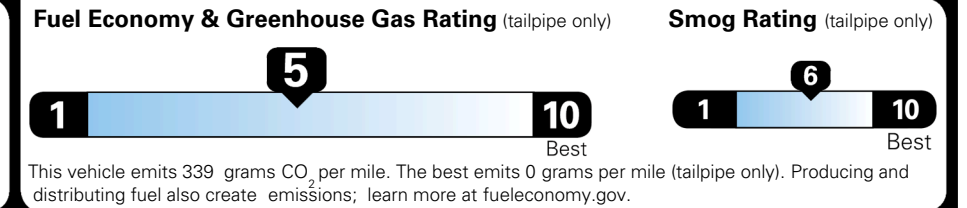

Actual results will vary for many reasons, including driving conditions and how you drive and maintain your vehicle. The average new vehicle gets 29 MPG and costs $8,500 to fuel over 5 years. Cost estimates are based on 15,000 miles per year at $ 3.30 per gallon. MPGe is miles per gasoline gallon equivalent. Vehicle emissions are a significant cause of climate change and smog.

fueleconomy.gov

Calculate personalized estimates and compare vehicles

GOVERNMENT 5-STAR SAFETY RATINGS

Overall Vehicle Score ★★★★★

Based on the combined rating of frontal, side and rollover. Should ONLY be compared to other vehicles of similar size and weight.

Frontal	Driver	★★★★★
Crash	Passenger	★★★★★

Based on the risk of injury in a frontal impact. Should ONLY be compared to other vehicles of similar size and weight.

Side	Front seat	★★★★★
Crash	Rear seat	★★★★★

Star ratings based on the risk of injury in a side impact.

Rollover ★★★★★

Star ratings based on the risk of rollover in a single-vehicle crash.

Star ratings range from 1 to 5 stars (★★★★★) with 5 being the highest.

Source: National Highway Traffic Safety Administration (NHTSA).

www.safercar.gov or 1-888-327-4236

Manufacturer's suggested retail price includes Manufacturer's recommended pre-delivery service. License and title fees, state and local taxes and other dealer installed options and accessories are not included in the manufacturer's suggested retail price.

PARTS CONTENT INFORMATION

FOR VEHICLES IN THIS CAR LINE U.S./CANADIAN PARTS CONTENT: 55 %

MAJOR SOURCES OF FOREIGN PARTS: KOREA: 30%

NOTE: PARTS CONTENT DOES NOT INCLUDE FINAL ASSEMBLY, DISTRIBUTION, OR OTHER NON-PARTS COSTS.

FOR THIS VEHICLE FINAL ASSEMBLY POINT: WEST POINT, GA, USA

COUNTRY OF ORIGIN

ENGINE (MOTOR): USA

TRANSMISSION: USA

*Additional terms and conditions apply.

**Kia Connect may be currently unavailable for some Model Year 2022 and newer vehicles sold or purchased in Massachusetts; please see owners.kia.com for more information.

NOTE: When you purchase this vehicle, Kia America, Inc. collects personal information you provide to the dealership. For information on our collection and use of personal information and your rights, please see our Privacy Policy on www.kia.com.