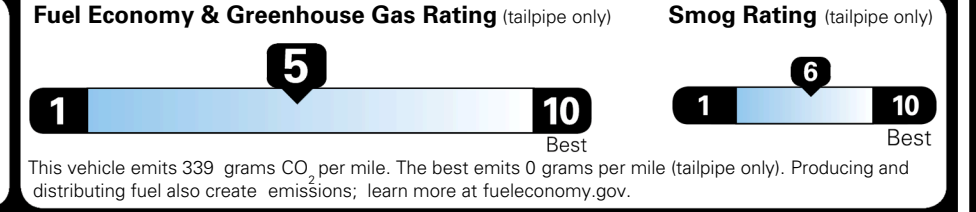

\$495.00
 \$1,300.00
 \$265.00
 \$375.00
 \$160.00

MSRP INCLUDING OPTIONS

\$ 37,885.00

INLAND FREIGHT AND HANDLING

\$ 1,495.00

TOTAL MANUFACTURER'S SUGGESTED RETAIL PRICE ▶

\$ 39,380.00

TOTAL ADDITIONAL WEIGHT: 12.2

EPA DOT Fuel Economy and Environment

Gasoline Vehicle

You spend \$1,000 more in fuel costs over 5 years
 compared to the average new vehicle.

Annual fuel cost \$1,900

Actual results will vary for many reasons, including driving conditions and how you drive and maintain your vehicle. The average new vehicle gets 29 MPG and costs \$8,500 to fuel over 5 years. Cost estimates are based on 15,000 miles per year at \$ 3.30 per gallon. MPGe is miles per gasoline gallon equivalent. Vehicle emissions are a significant cause of climate change and smog.