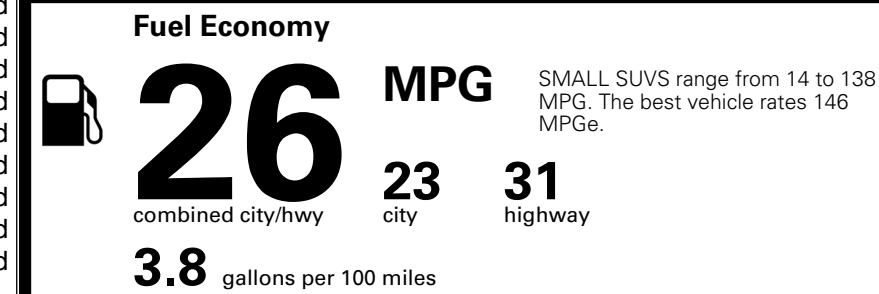

EPA DOT Fuel Economy and Environment

Gasoline Vehicle

You spend $1,000 more in fuel costs over 5 years
compared to the average new vehicle.

Annual fuel cost $1,900