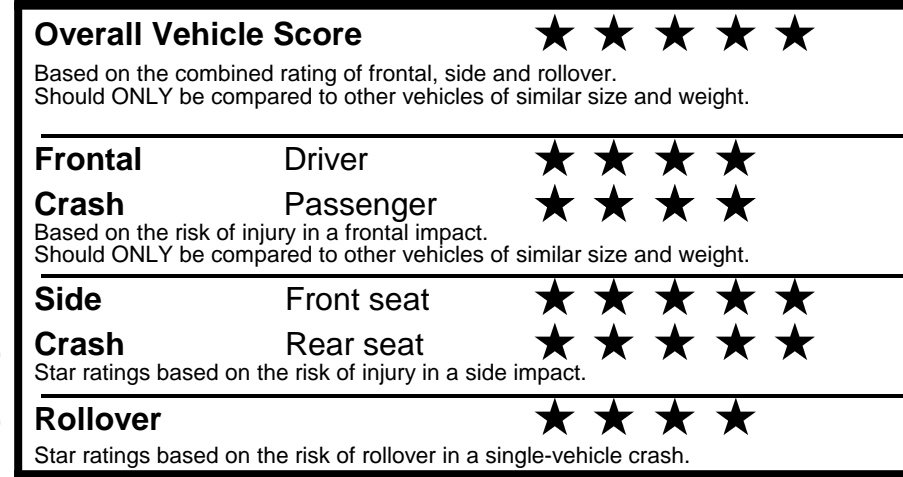

fueleconomy.gov

Calculate personalized estimates and compare vehicles

GOVERNMENT 5-STAR SAFETY RATINGS

Star ratings range from 1 to 5 stars (★★★★★) with 5 being the highest.
 Source: National Highway Traffic Safety Administration (NHTSA).
www.safercar.gov or 1-888-327-4236