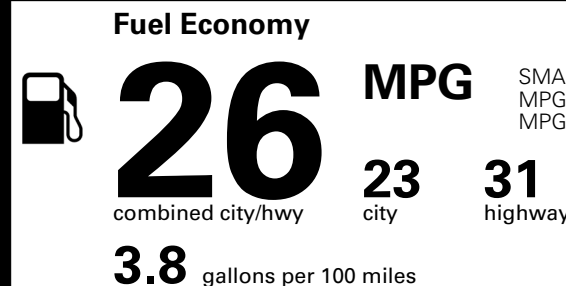

\$495.00
 \$1,300.00
 \$235.00
 \$65.00
 \$160.00
 \$80.00

MSRP INCLUDING OPTIONS

\$ 37,625.00

INLAND FREIGHT AND HANDLING

\$ 1,495.00

TOTAL MANUFACTURER'S SUGGESTED RETAIL PRICE ▶

\$ 39,120.00

TOTAL ADDITIONAL WEIGHT: 8.7

EPA DOT Fuel Economy and Environment

Gasoline Vehicle

You spend \$1,000 more in fuel costs over 5 years compared to the average new vehicle.

Annual fuel cost \$1,900

Actual results will vary for many reasons, including driving conditions and how you drive and maintain your vehicle. The average new vehicle gets 29 MPG and costs \$8,500 to fuel over 5 years. Cost estimates are based on 15,000 miles per year at \$ 3.30 per gallon. MPGe is miles per gasoline gallon equivalent. Vehicle emissions are a significant cause of climate change and smog.