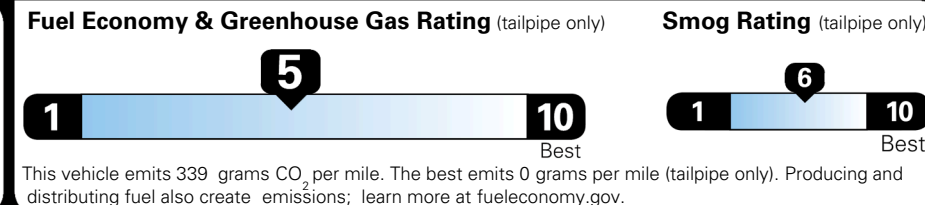

\$495.00
 \$1,300.00
 \$235.00
 \$65.00
 \$160.00
 \$80.00

MSRP INCLUDING OPTIONS

\$ 37,625.00

INLAND FREIGHT AND HANDLING

\$ 1,495.00

TOTAL MANUFACTURER'S SUGGESTED RETAIL PRICE ▶

\$ 39,120.00

TOTAL ADDITIONAL WEIGHT: 8.7

EPA DOT Fuel Economy and Environment

Gasoline Vehicle

You spend \$1,000 more in fuel costs over 5 years compared to the average new vehicle.

Annual fuel cost \$1,900

Actual results will vary for many reasons, including driving conditions and how you drive and maintain your vehicle. The average new vehicle gets 29 MPG and costs \$8,500 to fuel over 5 years. Cost estimates are based on 15,000 miles per year at \$ 3.30 per gallon. MPGe is miles per gasoline gallon equivalent. Vehicle emissions are a significant cause of climate change and smog.