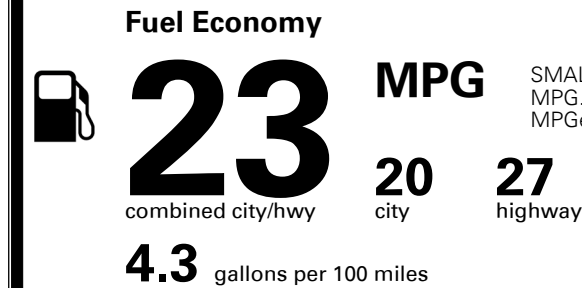

EPA DOT Fuel Economy and Environment

Gasoline Vehicle

SMALL SUVs range from 14 to 125 MPG. The best vehicle rates 146 MPGe.

You spend
$2,250
more in fuel costs
over 5 years
compared to the
average new vehicle.

Annual fuel cost
$2,150