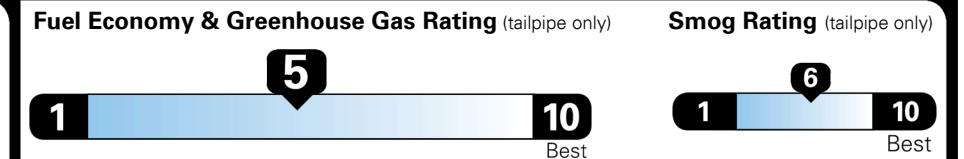

This vehicle emits 388 grams CO₂ per mile. The best emits 0 grams per mile (tailpipe only). Producing and distributing fuel also create emissions; learn more at fueleconomy.gov.

Actual results will vary for many reasons, including driving conditions and how you drive and maintain your vehicle. The average new vehicle gets 29 MPG and costs $8,500 to fuel over 5 years. Cost estimates are based on 15,000 miles per year at $ 3.30 per gallon. MPGe is miles per gasoline gallon equivalent. Vehicle emissions are a significant cause of climate change and smog.

fueleconomy.gov

Calculate personalized estimates and compare vehicles

GOVERNMENT 5-STAR SAFETY RATINGS

Overall Vehicle Score ★ ★ ★ ★ ★

Based on the combined rating of frontal, side and rollover. Should ONLY be compared to other vehicles of similar size and weight.

Frontal Driver ★ ★ ★ ★ ★
Crash Passenger ★ ★ ★ ★ ★

Based on the risk of injury in a frontal impact. Should ONLY be compared to other vehicles of similar size and weight.

Side Front seat ★ ★ ★ ★ ★
Crash Rear seat ★ ★ ★ ★ ★

Star ratings based on the risk of injury in a side impact.

Rollover ★ ★ ★ ★ ★

Star ratings based on the risk of rollover in a single-vehicle crash.

Star ratings range from 1 to 5 stars (★★★★★) with 5 being the highest.

Source: National Highway Traffic Safety Administration (NHTSA).

www.safercar.gov or 1-888-327-4236

Manufacturer's suggested retail price includes Manufacturer's recommended pre-delivery service. License and title fees, state and local taxes and other dealer installed options and accessories are not included in the manufacturer's suggested retail price.

PARTS CONTENT INFORMATION

FOR VEHICLES IN THIS CAR LINE U.S./CANADIAN PARTS CONTENT: 55 %

MAJOR SOURCES OF FOREIGN PARTS: KOREA: 30%

NOTE: PARTS CONTENT DOES NOT INCLUDE FINAL ASSEMBLY, DISTRIBUTION, OR OTHER NON-PARTS COSTS.

FOR THIS VEHICLE FINAL ASSEMBLY POINT: WEST POINT, GA, USA

COUNTRY OF ORIGIN

ENGINE (MOTOR): USA

TRANSMISSION: KOREA