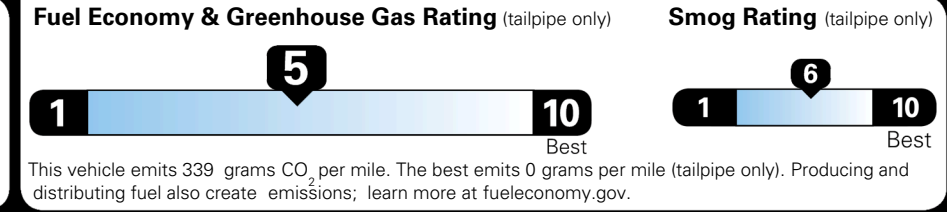

MSRP INCLUDING OPTIONS \$ 32,800.00

INLAND FREIGHT AND HANDLING \$ 1,495.00

TOTAL MANUFACTURER'S SUGGESTED RETAIL PRICE ▶ \$ 34,295.00

TOTAL ADDITIONAL WEIGHT: 11.9

*Additional terms and conditions apply.
 **Kia Connect may be currently unavailable for some Model Year 2022 and newer vehicles sold or purchased in Massachusetts; please see owners.kia.com for more information.
 NOTE: When you purchase this vehicle, Kia America, Inc. collects personal information you provide to the dealership. For information on our collection and use of personal information and your rights, please see our Privacy Policy on www.kia.com.

EPA DOT Fuel Economy and Environment

Gasoline Vehicle

You spend \$1,000 more in fuel costs over 5 years
 compared to the average new vehicle.

Annual fuel cost \$1,900

Actual results will vary for many reasons, including driving conditions and how you drive and maintain your vehicle. The average new vehicle gets 29 MPG and costs \$8,500 to fuel over 5 years. Cost estimates are based on 15,000 miles per year at \$ 3.30 per gallon. MPGe is miles per gasoline gallon equivalent. Vehicle emissions are a significant cause of climate change and smog.