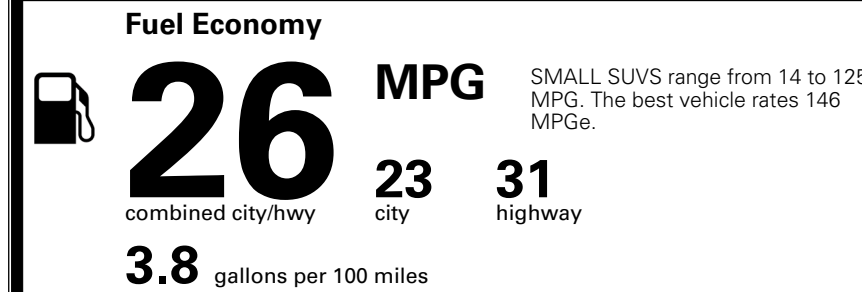

MSRP INCLUDING OPTIONS \$ 32,800.00

INLAND FREIGHT AND HANDLING \$ 1,495.00

TOTAL MANUFACTURER'S SUGGESTED RETAIL PRICE ▶ \$ 34,295.00

TOTAL ADDITIONAL WEIGHT: 11.9

*Additional terms and conditions apply.
 **Kia Connect may be currently unavailable for some Model Year 2022 and newer vehicles sold or purchased in Massachusetts; please see owners.kia.com for more information.
 NOTE: When you purchase this vehicle, Kia America, Inc. collects personal information you provide to the dealership. For information on our collection and use of personal information and your rights, please see our Privacy Policy on www.kia.com.

EPA DOT Fuel Economy and Environment

Gasoline Vehicle

You spend \$1,000 more in fuel costs over 5 years
 compared to the average new vehicle.

Annual fuel cost \$1,900

Actual results will vary for many reasons, including driving conditions and how you drive and maintain your vehicle. The average new vehicle gets 29 MPG and costs \$8,500 to fuel over 5 years. Cost estimates are based on 15,000 miles per year at \$ 3.30 per gallon. MPGe is miles per gasoline gallon equivalent. Vehicle emissions are a significant cause of climate change and smog.