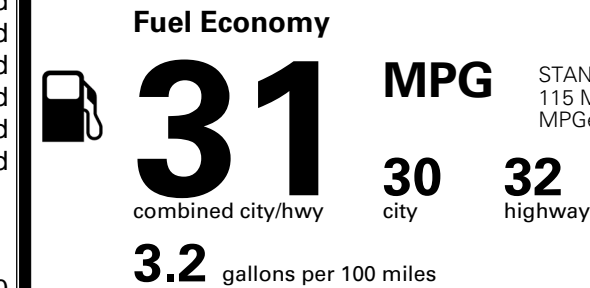

\$ 1,545.00

TOTAL MANUFACTURER'S SUGGESTED RETAIL PRICE ▶

\$ 59,385.00

TOTAL ADDITIONAL WEIGHT: 7.3

EPA DOT Fuel Economy and Environment

Gasoline Vehicle

STANDARD SUVS range from 13 to 115 MPG. The best vehicle rates 146 MPGe.