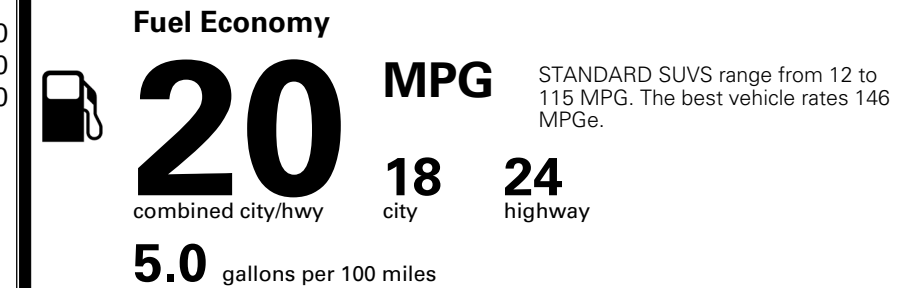

MSRP INCLUDING OPTIONS \$ 45,230.00

INLAND FREIGHT AND HANDLING \$ 1,545.00

TOTAL MANUFACTURER'S SUGGESTED RETAIL PRICE ▶ \$ 46,775.00

TOTAL ADDITIONAL WEIGHT: 7.7

*Additional terms and conditions apply.
 **Kia Connect may be currently unavailable for some Model Year 2022 and newer vehicles sold or purchased in Massachusetts; please see owners.kia.com for more information.
 NOTE: When you purchase this vehicle, Kia America, Inc. collects personal information you provide to the dealership. For information on our collection and use of personal information and your rights, please see our Privacy Policy on www.kia.com.

EPA DOT Fuel Economy and Environment

Gasoline Vehicle

You spend \$4,000 more in fuel costs over 5 years compared to the average new vehicle.

Annual fuel cost \$2,500

Actual results will vary for many reasons, including driving conditions and how you drive and maintain your vehicle. The average new vehicle gets 29 MPG and costs \$8,500 to fuel over 5 years. Cost estimates are based on 15,000 miles per year at \$ 3.30 per gallon. MPGe is miles per gasoline gallon equivalent. Vehicle emissions are a significant cause of climate change and smog.