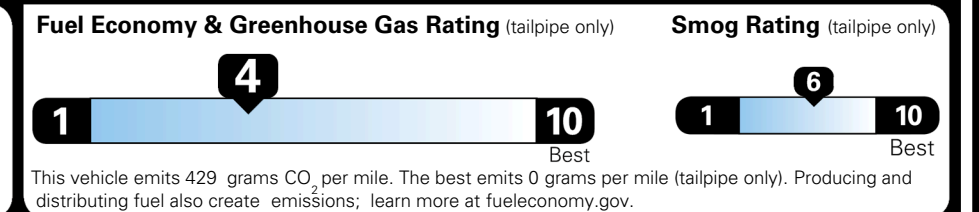

MSRP INCLUDING OPTIONS \$ 45,230.00

INLAND FREIGHT AND HANDLING \$ 1,545.00

TOTAL MANUFACTURER'S SUGGESTED RETAIL PRICE ▶ \$ 46,775.00

TOTAL ADDITIONAL WEIGHT: 7.7

*Additional terms and conditions apply.
 **Kia Connect may be currently unavailable for some Model Year 2022 and newer vehicles sold or purchased in Massachusetts; please see owners.kia.com for more information.
 NOTE: When you purchase this vehicle, Kia America, Inc. collects personal information you provide to the dealership. For information on our collection and use of personal information and your rights, please see our Privacy Policy on www.kia.com.

EPA DOT Fuel Economy and Environment

Gasoline Vehicle

You spend \$4,000 more in fuel costs over 5 years compared to the average new vehicle.

Annual fuel cost \$2,500

Actual results will vary for many reasons, including driving conditions and how you drive and maintain your vehicle. The average new vehicle gets 29 MPG and costs \$8,500 to fuel over 5 years. Cost estimates are based on 15,000 miles per year at \$ 3.30 per gallon. MPGe is miles per gasoline gallon equivalent. Vehicle emissions are a significant cause of climate change and smog.