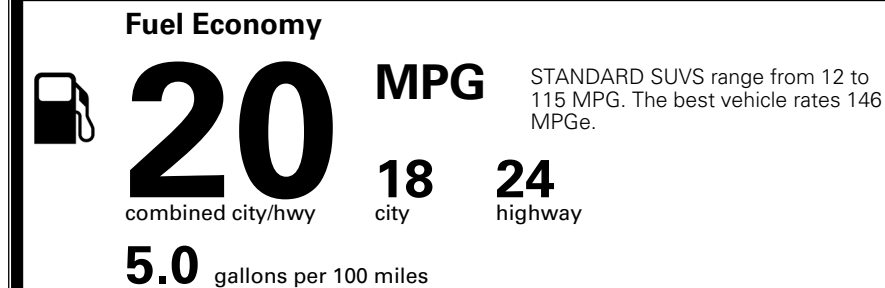

MSRP INCLUDING OPTIONS \$ 45,225.00

INLAND FREIGHT AND HANDLING \$ 1,545.00

TOTAL MANUFACTURER'S SUGGESTED RETAIL PRICE ▶ \$ 46,770.00

TOTAL ADDITIONAL WEIGHT: 7.7

*Additional terms and conditions apply.
 **Kia Connect may be currently unavailable for some Model Year 2022 and newer vehicles sold or purchased in Massachusetts; please see owners.kia.com for more information.
 NOTE: When you purchase this vehicle, Kia America, Inc. collects personal information you provide to the dealership. For information on our collection and use of personal information and your rights, please see our Privacy Policy on www.kia.com.

EPA DOT Fuel Economy and Environment

Gasoline Vehicle

You spend \$4,000
 more in fuel costs over 5 years compared to the average new vehicle.

Annual fuel cost \$2,500

Actual results will vary for many reasons, including driving conditions and how you drive and maintain your vehicle. The average new vehicle gets 29 MPG and costs \$8,500 to fuel over 5 years. Cost estimates are based on 15,000 miles per year at \$ 3.30 per gallon. MPGe is miles per gasoline gallon equivalent. Vehicle emissions are a significant cause of climate change and smog.