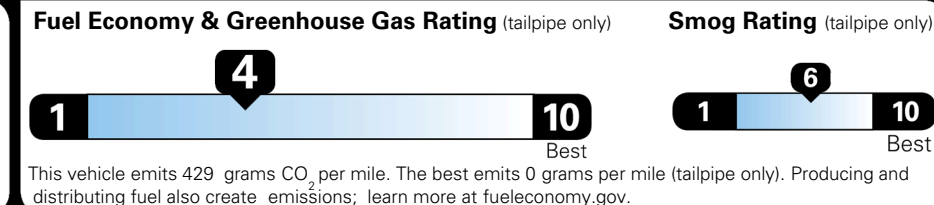

Actual results will vary for many reasons, including driving conditions and how you drive and maintain your vehicle. The average new vehicle gets 29 MPG and costs $8,500 to fuel over 5 years. Cost estimates are based on 15,000 miles per year at $ 3.30 per gallon. MPGe is miles per gasoline gallon equivalent. Vehicle emissions are a significant cause of climate change and smog.

fueleconomy.gov

Calculate personalized estimates and compare vehicles

GOVERNMENT 5-STAR SAFETY RATINGS

Overall Vehicle Score Not Rated

Based on the combined rating of frontal, side and rollover. Should ONLY be compared to other vehicles of similar size and weight.

Frontal Driver Not Rated

Crash Passenger Not Rated

Based on the risk of injury in a frontal impact. Should ONLY be compared to other vehicles of similar size and weight.

Side Front seat Not Rated

Crash Rear seat Not Rated

Star ratings based on the risk of injury in a side impact.

Rollover Not Rated

Star ratings based on the risk of rollover in a single-vehicle crash.

Star ratings range from 1 to 5 stars (★★★★★) with 5 being the highest.

Source: National Highway Traffic Safety Administration (NHTSA).

www.safercar.gov or 1-888-327-4236

Manufacturer's suggested retail price includes Manufacturer's recommended pre-delivery service. License and title fees, state and local taxes and other dealer installed options and accessories are not included in the manufacturer's suggested retail price.

PARTS CONTENT INFORMATION

FOR VEHICLES IN THIS CAR LINE U.S./CANADIAN PARTS CONTENT: 50 %

MAJOR SOURCES OF FOREIGN PARTS: KOREA: 35%

NOTE: PARTS CONTENT DOES NOT INCLUDE FINAL ASSEMBLY, DISTRIBUTION, OR OTHER NON-PARTS COSTS.

FOR THIS VEHICLE FINAL ASSEMBLY POINT: WEST POINT, GA, USA

COUNTRY OF ORIGIN

ENGINE (MOTOR): KOREA

TRANSMISSION: USA