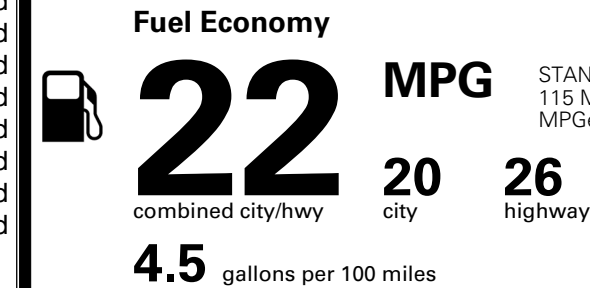

\$250.00
 \$390.00

MSRP INCLUDING OPTIONS

\$ 42,730.00

INLAND FREIGHT AND HANDLING

\$ 1,545.00

TOTAL MANUFACTURER'S SUGGESTED RETAIL PRICE ▶

\$ 44,275.00

TOTAL ADDITIONAL WEIGHT: 7.7

EPA DOT Fuel Economy and Environment

Gasoline Vehicle

You spend
\$2,500
 more in fuel costs
 over 5 years
 compared to the
 average new vehicle.

Annual fuel cost
\$2,100

Actual results will vary for many reasons, including driving conditions and how you drive and maintain your vehicle. The average new vehicle gets 29 MPG and costs \$8,000 to fuel over 5 years. Cost estimates are based on 15,000 miles per year at \$ 3.10 per gallon. MPGe is miles per gasoline gallon equivalent. Vehicle emissions are a significant cause of climate change and smog.