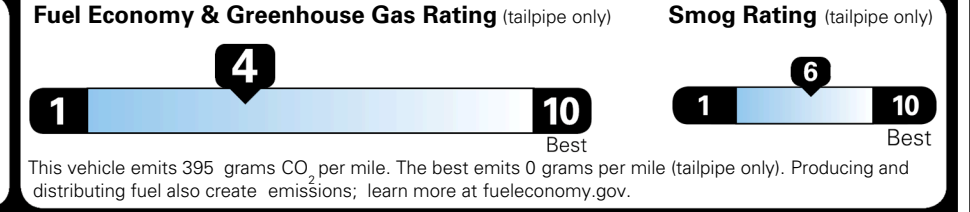

You spend
$2,500
more in fuel costs
over 5 years
compared to the
average new vehicle.

Annual fuel cost
$2,100