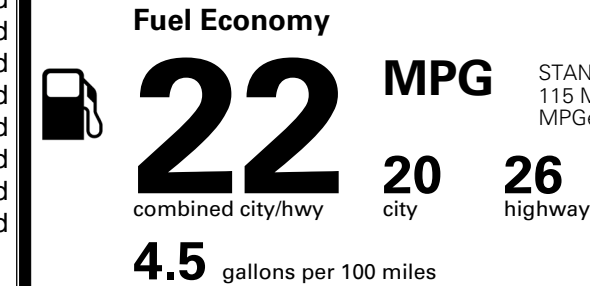

\$495.00
 \$250.00
 \$390.00

MSRP INCLUDING OPTIONS

\$ 43,225.00

INLAND FREIGHT AND HANDLING

\$ 1,545.00

TOTAL MANUFACTURER'S SUGGESTED RETAIL PRICE ▶

\$ 44,770.00

TOTAL ADDITIONAL WEIGHT: 7.7

EPA DOT Fuel Economy and Environment

Gasoline Vehicle

You spend
\$2,500
 more in fuel costs
 over 5 years
 compared to the
 average new vehicle.

Annual fuel cost
\$2,100

Actual results will vary for many reasons, including driving conditions and how you drive and maintain your vehicle. The average new vehicle gets 29 MPG and costs \$8,000 to fuel over 5 years. Cost estimates are based on 15,000 miles per year at \$ 3.10 per gallon. MPGe is miles per gasoline gallon equivalent. Vehicle emissions are a significant cause of climate change and smog.