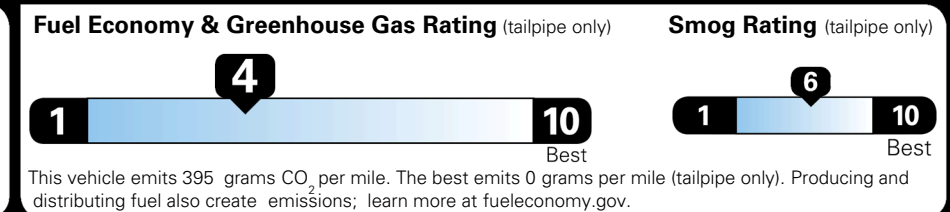

EPA DOT Fuel Economy and Environment

Gasoline Vehicle

You spend
\$2,500
 more in fuel costs
 over 5 years
 compared to the
 average new vehicle.

Annual fuel cost
\$2,100

Actual results will vary for many reasons, including driving conditions and how you drive and maintain your vehicle. The average new vehicle gets 29 MPG and costs \$8,000 to fuel over 5 years. Cost estimates are based on 15,000 miles per year at \$ 3.10 per gallon. MPGe is miles per gasoline gallon equivalent. Vehicle emissions are a significant cause of climate change and smog.