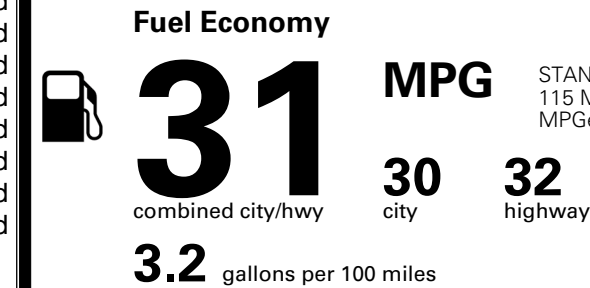

\$495.00
 \$295.00
 \$625.00
 \$255.00

MSRP INCLUDING OPTIONS

\$ 56,160.00

INLAND FREIGHT AND HANDLING

\$ 1,545.00

TOTAL MANUFACTURER'S SUGGESTED RETAIL PRICE ▶

\$ 57,705.00

TOTAL ADDITIONAL WEIGHT: 7.2

EPA DOT Fuel Economy and Environment

Gasoline Vehicle

STANDARD SUVs range from 13 to 115 MPG. The best vehicle rates 146 MPGe.

You save \$500
 in fuel costs over 5 years compared to the average new vehicle.