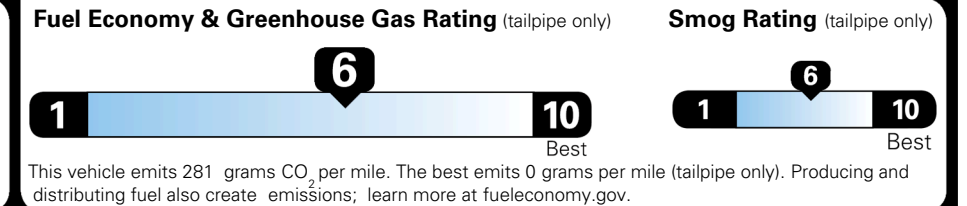

\$495.00
 \$250.00
 \$45.00
 \$145.00

MSRP INCLUDING OPTIONS

\$ 55,425.00

INLAND FREIGHT AND HANDLING

\$ 1,545.00

TOTAL MANUFACTURER'S SUGGESTED RETAIL PRICE ▶

\$ 56,970.00

TOTAL ADDITIONAL WEIGHT: 12.6

EPA DOT Fuel Economy and Environment

Gasoline Vehicle

You save \$500
 in fuel costs over 5 years compared to the average new vehicle.

Annual fuel cost **\$1,500**

Actual results will vary for many reasons, including driving conditions and how you drive and maintain your vehicle. The average new vehicle gets 29 MPG and costs \$8,000 to fuel over 5 years. Cost estimates are based on 15,000 miles per year at \$ 3.10 per gallon. MPGe is miles per gasoline gallon equivalent. Vehicle emissions are a significant cause of climate change and smog.