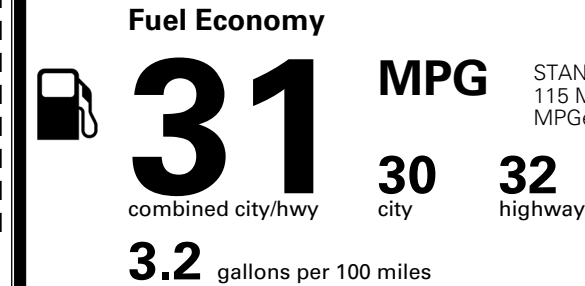

\$495.00
 \$250.00
 \$45.00
 \$145.00

MSRP INCLUDING OPTIONS

\$ 55,425.00

INLAND FREIGHT AND HANDLING

\$ 1,545.00

TOTAL MANUFACTURER'S SUGGESTED RETAIL PRICE ▶

\$ 56,970.00

TOTAL ADDITIONAL WEIGHT: 12.6

EPA DOT Fuel Economy and Environment

Gasoline Vehicle

You save \$500
 in fuel costs over 5 years compared to the average new vehicle.

Annual fuel cost **\$1,500**

Actual results will vary for many reasons, including driving conditions and how you drive and maintain your vehicle. The average new vehicle gets 29 MPG and costs \$8,000 to fuel over 5 years. Cost estimates are based on 15,000 miles per year at \$ 3.10 per gallon. MPGe is miles per gasoline gallon equivalent. Vehicle emissions are a significant cause of climate change and smog.