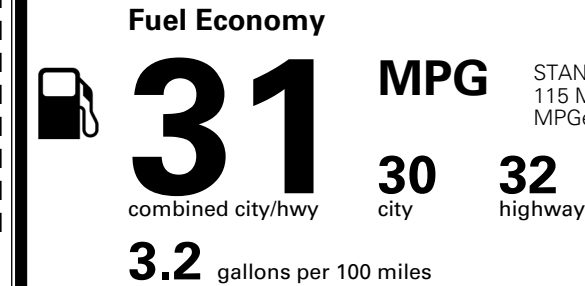

\$495.00
 \$625.00
 \$250.00
 \$145.00

MSRP INCLUDING OPTIONS

\$ 56,005.00

INLAND FREIGHT AND HANDLING

\$ 1,545.00

TOTAL MANUFACTURER'S SUGGESTED RETAIL PRICE ▶

\$ 57,550.00

TOTAL ADDITIONAL WEIGHT: 11.8

EPA DOT Fuel Economy and Environment

Gasoline Vehicle

STANDARD SUVs range from 13 to 115 MPG. The best vehicle rates 146 MPGe.

You save \$500
 in fuel costs over 5 years compared to the average new vehicle.