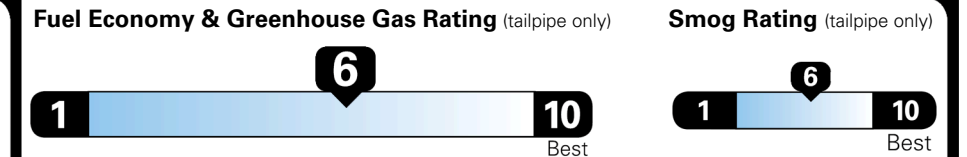

This vehicle emits 281 grams CO₂ per mile. The best emits 0 grams per mile (tailpipe only). Producing and distributing fuel also create emissions; learn more at fueleconomy.gov.

Actual results will vary for many reasons, including driving conditions and how you drive and maintain your vehicle. The average new vehicle gets 29 MPG and costs $8,000 to fuel over 5 years. Cost estimates are based on 15,000 miles per year at $ 3.10 per gallon. MPGe is miles per gasoline gallon equivalent. Vehicle emissions are a significant cause of climate change and smog.

fueleconomy.gov

Calculate personalized estimates and compare vehicles

GOVERNMENT 5-STAR SAFETY RATINGS

Overall Vehicle Score   **Not Rated**

Based on the combined rating of frontal, side and rollover. Should ONLY be compared to other vehicles of similar size and weight.

Frontal   Driver   **Not Rated**

Crash   Passenger   **Not Rated**

Based on the risk of injury in a frontal impact. Should ONLY be compared to other vehicles of similar size and weight.

Side   Front seat   **Not Rated**

Crash   Rear seat   **Not Rated**

Star ratings based on the risk of injury in a side impact.

Rollover   **Not Rated**

Star ratings based on the risk of rollover in a single-vehicle crash.

Star ratings range from 1 to 5 stars (★★★★★) with 5 being the highest.

Source: National Highway Traffic Safety Administration (NHTSA).

www.safercar.gov or 1-888-327-4236

Manufacturer's suggested retail price includes Manufacturer's recommended pre-delivery service. License and title fees, state and local taxes and other dealer installed options and accessories are not included in the manufacturer's suggested retail price.

PARTS CONTENT INFORMATION

FOR VEHICLES IN THIS CAR LINE U.S./CANADIAN PARTS CONTENT: 45 %

MAJOR SOURCES OF FOREIGN PARTS: KOREA: 40%

NOTE: PARTS CONTENT DOES NOT INCLUDE FINAL ASSEMBLY, DISTRIBUTION, OR OTHER NON-PARTS COSTS.

FOR THIS VEHICLE FINAL ASSEMBLY POINT: WEST POINT, GA, USA

COUNTRY OF ORIGIN

ENGINE (MOTOR): KOREA

TRANSMISSION: MEXICO