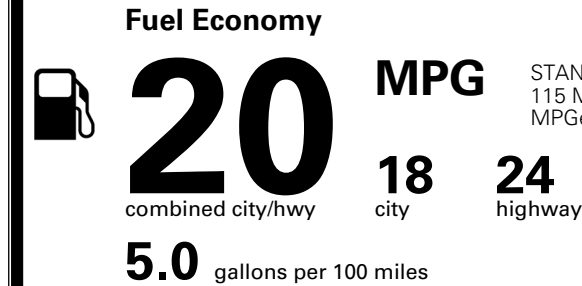

\$495.00
 \$295.00
 \$625.00

MSRP INCLUDING OPTIONS

\$ 53,205.00

INLAND FREIGHT AND HANDLING

\$ 1,545.00

TOTAL MANUFACTURER'S SUGGESTED RETAIL PRICE ▶

\$ 54,750.00

TOTAL ADDITIONAL WEIGHT:

EPA DOT Fuel Economy and Environment

Gasoline Vehicle

You spend
\$3,500
 more in fuel costs
 over 5 years
 compared to the
 average new vehicle.

Annual fuel cost
\$2,300

Actual results will vary for many reasons, including driving conditions and how you drive and maintain your vehicle. The average new vehicle gets 29 MPG and costs \$8,000 to fuel over 5 years. Cost estimates are based on 15,000 miles per year at \$ 3.10 per gallon. MPGe is miles per gasoline gallon equivalent. Vehicle emissions are a significant cause of climate change and smog.