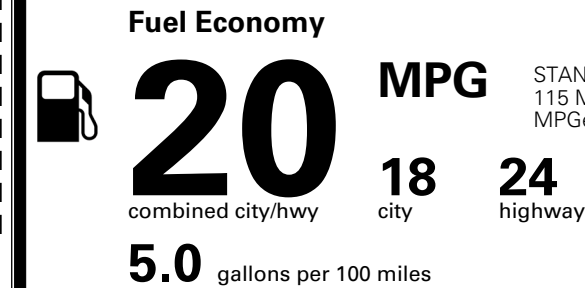

EPA DOT Fuel Economy and Environment

Gasoline Vehicle

STANDARD SUVs range from 13 to 115 MPG. The best vehicle rates 146 MPGe.

You spend
$3,500
more in fuel costs
over 5 years
compared to the
average new vehicle.

Annual fuel cost
$2,300