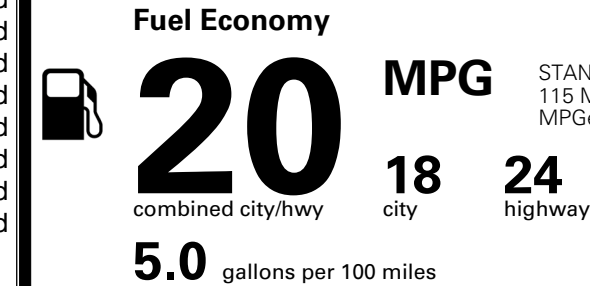

\$495.00
 \$625.00
 \$250.00
 \$145.00

MSRP INCLUDING OPTIONS

\$ 53,305.00

INLAND FREIGHT AND HANDLING

\$ 1,545.00

TOTAL MANUFACTURER'S SUGGESTED RETAIL PRICE ▶

\$ 54,850.00

TOTAL ADDITIONAL WEIGHT: 11.7

EPA DOT Fuel Economy and Environment

Gasoline Vehicle

STANDARD SUVs range from 13 to 115 MPG. The best vehicle rates 146 MPGe.

You spend
\$3,500
 more in fuel costs
 over 5 years
 compared to the
 average new vehicle.

Annual fuel cost
\$2,300

Fuel Economy & Greenhouse Gas Rating (tailpipe only) Smog Rating (tailpipe only)

This vehicle emits 429 grams CO₂ per mile. The best emits 0 grams per mile (tailpipe only). Producing and distributing fuel also create emissions; learn more at fueleconomy.gov.