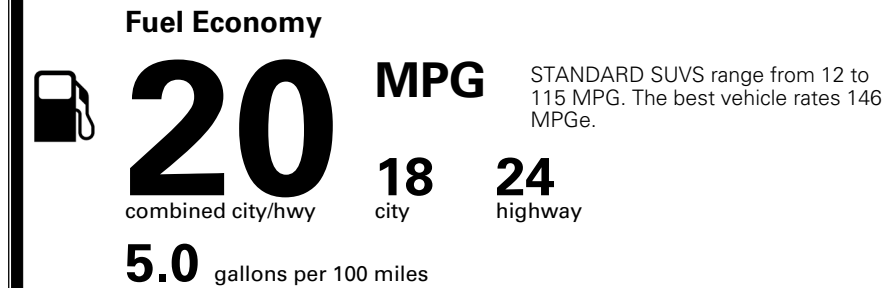

EPA DOT Fuel Economy and Environment

Gasoline Vehicle

You spend \$4,000 more in fuel costs over 5 years compared to the average new vehicle.

Annual fuel cost \$2,500

Actual results will vary for many reasons, including driving conditions and how you drive and maintain your vehicle. The average new vehicle gets 29 MPG and costs \$8,500 to fuel over 5 years. Cost estimates are based on 15,000 miles per year at \$ 3.30 per gallon. MPGe is miles per gasoline gallon equivalent. Vehicle emissions are a significant cause of climate change and smog.