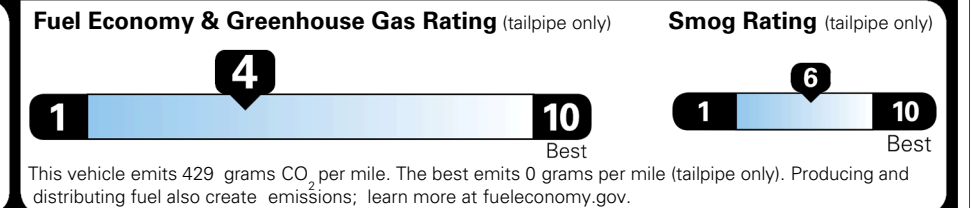

EPA DOT Fuel Economy and Environment

Gasoline Vehicle

You spend \$4,000 more in fuel costs over 5 years compared to the average new vehicle.

Annual fuel cost \$2,500

Actual results will vary for many reasons, including driving conditions and how you drive and maintain your vehicle. The average new vehicle gets 29 MPG and costs \$8,500 to fuel over 5 years. Cost estimates are based on 15,000 miles per year at \$ 3.30 per gallon. MPGe is miles per gasoline gallon equivalent. Vehicle emissions are a significant cause of climate change and smog.