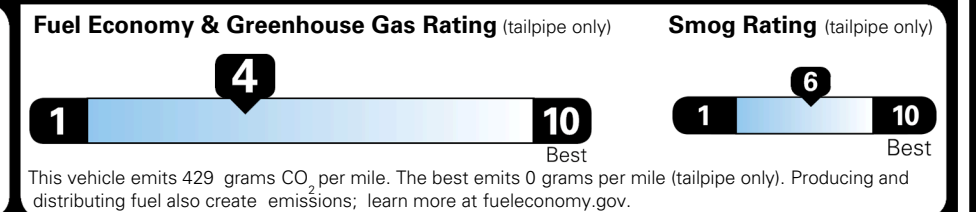

\$625.00
 \$165.00
 \$390.00
 \$45.00
 \$75.00

MSRP INCLUDING OPTIONS

\$ 48,590.00

INLAND FREIGHT AND HANDLING

\$ 1,545.00

TOTAL MANUFACTURER'S SUGGESTED RETAIL PRICE ▶

\$ 50,135.00

TOTAL ADDITIONAL WEIGHT: 7.7

EPA DOT Fuel Economy and Environment

Gasoline Vehicle

You spend
\$4,000
 more in fuel costs
 over 5 years
 compared to the
 average new vehicle.

Annual fuel cost
\$2,500

Actual results will vary for many reasons, including driving conditions and how you drive and maintain your vehicle. The average new vehicle gets 29 MPG and costs \$8,500 to fuel over 5 years. Cost estimates are based on 15,000 miles per year at \$ 3.30 per gallon. MPGe is miles per gasoline gallon equivalent. Vehicle emissions are a significant cause of climate change and smog.