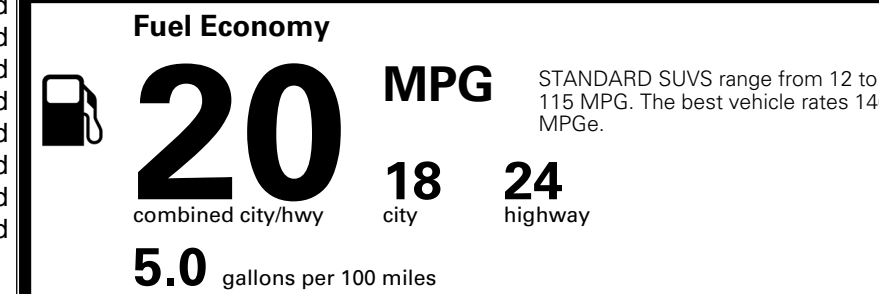

EPA DOT Fuel Economy and Environment

Gasoline Vehicle

You spend
\$4,000
 more in fuel costs
 over 5 years
 compared to the
 average new vehicle.

Annual fuel cost
\$2,500

Actual results will vary for many reasons, including driving conditions and how you drive and maintain your vehicle. The average new vehicle gets 29 MPG and costs \$8,500 to fuel over 5 years. Cost estimates are based on 15,000 miles per year at \$ 3.30 per gallon. MPGe is miles per gasoline gallon equivalent. Vehicle emissions are a significant cause of climate change and smog.