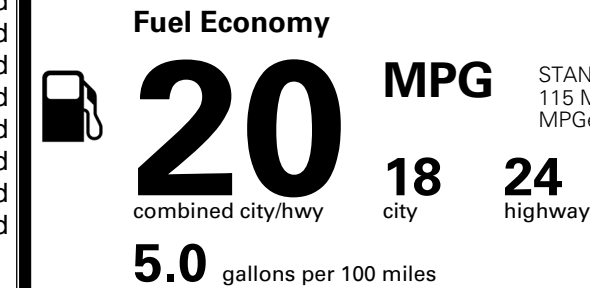

\$995.00
 \$250.00
 \$145.00

MSRP INCLUDING OPTIONS

\$ 48,680.00

INLAND FREIGHT AND HANDLING

\$ 1,545.00

TOTAL MANUFACTURER'S SUGGESTED RETAIL PRICE ▶

\$ 50,225.00

TOTAL ADDITIONAL WEIGHT: 11.7

EPA DOT Fuel Economy and Environment

Gasoline Vehicle

You spend
\$3,500
 more in fuel costs
 over 5 years
 compared to the
 average new vehicle.

Annual fuel cost
\$2,300

Actual results will vary for many reasons, including driving conditions and how you drive and maintain your vehicle. The average new vehicle gets 29 MPG and costs \$8,000 to fuel over 5 years. Cost estimates are based on 15,000 miles per year at \$ 3.10 per gallon. MPGe is miles per gasoline gallon equivalent. Vehicle emissions are a significant cause of climate change and smog.