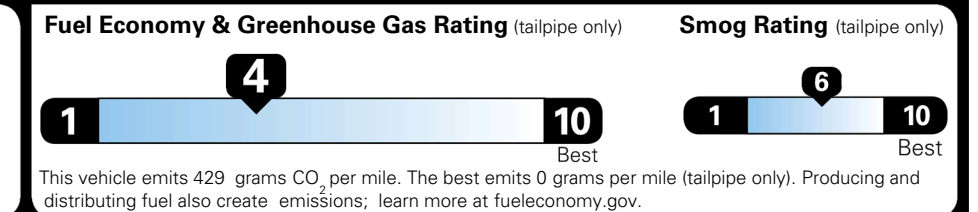

TOTAL ADDITIONAL WEIGHT: 11.5

EPA DOT Fuel Economy and Environment

Gasoline Vehicle

You spend \$3,500 more in fuel costs over 5 years compared to the average new vehicle.

Annual fuel cost \$2,300

Actual results will vary for many reasons, including driving conditions and how you drive and maintain your vehicle. The average new vehicle gets 29 MPG and costs \$8,000 to fuel over 5 years. Cost estimates are based on 15,000 miles per year at \$ 3.10 per gallon. MPGe is miles per gasoline gallon equivalent. Vehicle emissions are a significant cause of climate change and smog.