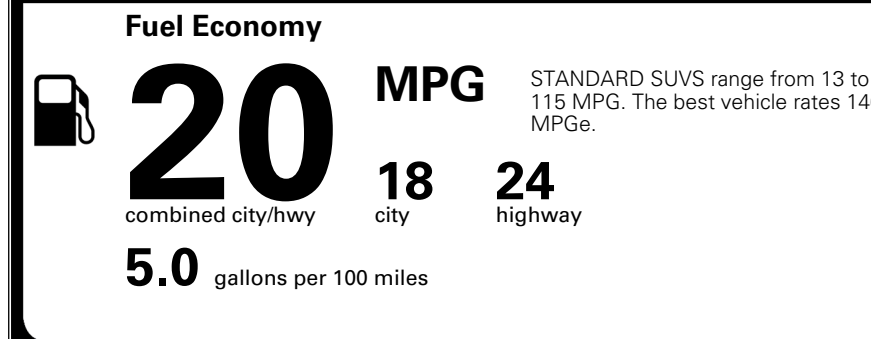

\$495.00
 \$295.00
 \$625.00

 \$250.00
 \$390.00
 \$145.00

MSRP INCLUDING OPTIONS

\$ 47,990.00

INLAND FREIGHT AND HANDLING

\$ 1,545.00

TOTAL MANUFACTURER'S SUGGESTED RETAIL PRICE ▶

\$ 49,535.00

TOTAL ADDITIONAL WEIGHT: 11.5

EPA DOT Fuel Economy and Environment

Gasoline Vehicle

You spend \$3,500 more in fuel costs over 5 years compared to the average new vehicle.

Annual fuel cost \$2,300

Actual results will vary for many reasons, including driving conditions and how you drive and maintain your vehicle. The average new vehicle gets 29 MPG and costs \$8,000 to fuel over 5 years. Cost estimates are based on 15,000 miles per year at \$ 3.10 per gallon. MPGe is miles per gasoline gallon equivalent. Vehicle emissions are a significant cause of climate change and smog.