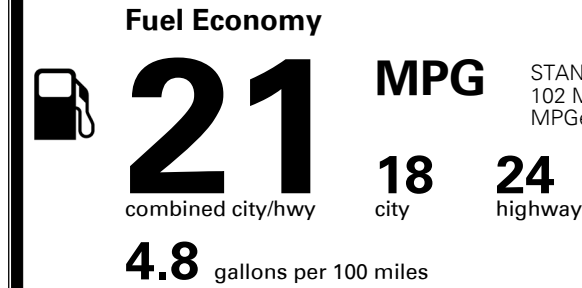

### EPA DOT Fuel Economy and Environment

Gasoline Vehicle

STANDARD SUVs range from 13 to 102 MPG. The best vehicle rates 132 MPGe.

You spend  
**\$2,500**  
 more in fuel costs  
 over 5 years  
 compared to the  
 average new vehicle.