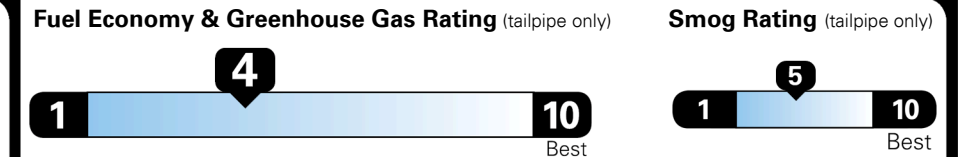

This vehicle emits 433 grams CO₂ per mile. The best emits 0 grams per mile (tailpipe only). Producing and distributing fuel also create emissions; learn more at fueleconomy.gov.

Actual results will vary for many reasons, including driving conditions and how you drive and maintain your vehicle. The average new vehicle gets 28 MPG and costs $8,000 to fuel over 5 years. Cost estimates are based on 15,000 miles per year at $ 2.95 per gallon. MPGe is miles per gasoline gallon equivalent. Vehicle emissions are a significant cause of climate change and smog.

fueleconomy.gov

Calculate personalized estimates and compare vehicles

GOVERNMENT 5-STAR SAFETY RATINGS

Overall Vehicle Score ★ ★ ★ ★ ★

Based on the combined rating of frontal, side and rollover. Should ONLY be compared to other vehicles of similar size and weight.

Frontal Driver ★ ★ ★ ★

Crash Passenger ★ ★ ★ ★

Based on the risk of injury in a frontal impact. Should ONLY be compared to other vehicles of similar size and weight.

Side Front seat ★ ★ ★ ★ ★

Crash Rear seat ★ ★ ★ ★ ★

Star ratings based on the risk of injury in a side impact.

Rollover ★ ★ ★ ★

Star ratings based on the risk of rollover in a single-vehicle crash.

Star ratings range from 1 to 5 stars (★★★★★) with 5 being the highest.

Source: National Highway Traffic Safety Administration (NHTSA).

www.safercar.gov or 1-888-327-4236

Manufacturer's suggested retail price includes Manufacturer's recommended pre-delivery service. License and title fees, state and local taxes and other dealer installed options and accessories are not included in the manufacturer's suggested retail price.

PARTS CONTENT INFORMATION

FOR VEHICLES IN THIS CAR LINE U.S./CANADIAN PARTS CONTENT: 60 %

MAJOR SOURCES OF FOREIGN PARTS: KOREA: 35%

NOTE: PARTS CONTENT DOES NOT INCLUDE FINAL ASSEMBLY, DISTRIBUTION, OR OTHER NON-PARTS COSTS.

FOR THIS VEHICLE FINAL ASSEMBLY POINT: WEST POINT, GA, USA

COUNTRY OF ORIGIN

ENGINE (MOTOR): KOREA

TRANSMISSION: USA