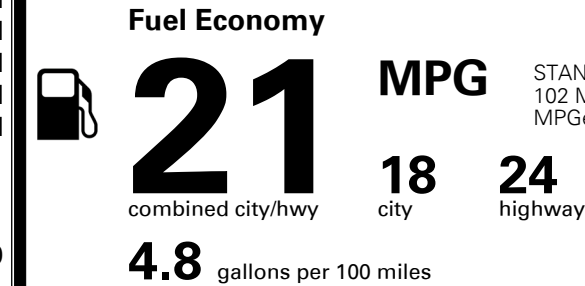

\$ 1,335.00

TOTAL MANUFACTURER'S SUGGESTED RETAIL PRICE ▶

\$ 50,715.00

TOTAL ADDITIONAL WEIGHT:

*Additional terms and conditions apply.

**Kia Connect may be currently unavailable for Model Year 2022 and newer vehicles sold or purchased in Massachusetts; please see owners.kia.com for updates on availability.

EPA DOT Fuel Economy and Environment

Gasoline Vehicle

STANDARD SUVS range from 14 to 102 MPG. The best vehicle rates 132 MPGe.

You spend
\$2,500
 more in fuel costs
 over 5 years
 compared to the
 average new vehicle.