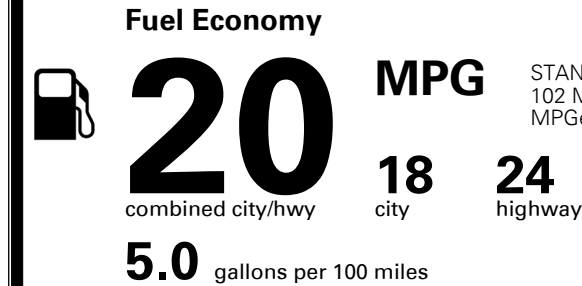

MSRP INCLUDING OPTIONS

\$ 53,650.00

INLAND FREIGHT AND HANDLING

\$ 1,365.00

TOTAL MANUFACTURER'S SUGGESTED RETAIL PRICE ▶

\$ 55,015.00

TOTAL ADDITIONAL WEIGHT: 17.8

*Additional terms and conditions apply.
 **Kia Connect may be currently unavailable for Model Year 2022 and newer vehicles sold or purchased in Massachusetts; please see owners.kia.com for updates on availability.
 NOTE: When you purchase this vehicle, Kia America, Inc. collects personal information you provide to the dealership. For information on our collection and use of personal information and your rights, please see our Privacy Policy on www.kia.com.

EPA DOT Fuel Economy and Environment

Gasoline Vehicle

You spend
\$3,750
 more in fuel costs
 over 5 years
 compared to the
 average new vehicle.

Annual fuel cost
\$2,700

Actual results will vary for many reasons, including driving conditions and how you drive and maintain your vehicle. The average new vehicle gets 28 MPG and costs \$9,750 to fuel over 5 years. Cost estimates are based on 15,000 miles per year at \$ 3.60 per gallon. MPGe is miles per gasoline gallon equivalent. Vehicle emissions are a significant cause of climate change and smog.