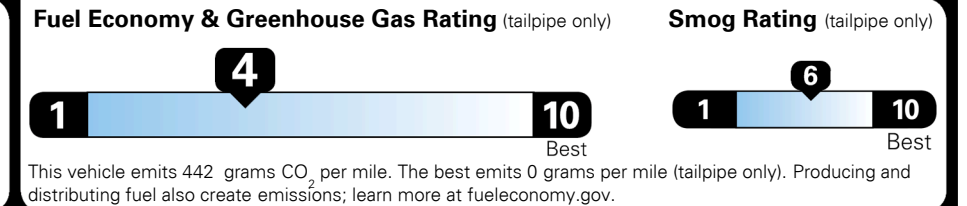

MSRP INCLUDING OPTIONS

\$ 53,650.00

INLAND FREIGHT AND HANDLING

\$ 1,365.00

TOTAL MANUFACTURER'S SUGGESTED RETAIL PRICE ▶

\$ 55,015.00

TOTAL ADDITIONAL WEIGHT: 17.8

*Additional terms and conditions apply.
 **Kia Connect may be currently unavailable for Model Year 2022 and newer vehicles sold or purchased in Massachusetts; please see owners.kia.com for updates on availability.
 NOTE: When you purchase this vehicle, Kia America, Inc. collects personal information you provide to the dealership. For information on our collection and use of personal information and your rights, please see our Privacy Policy on www.kia.com.

EPA DOT Fuel Economy and Environment

Gasoline Vehicle

You spend
\$3,750
 more in fuel costs
 over 5 years
 compared to the
 average new vehicle.

Annual fuel cost
\$2,700

Actual results will vary for many reasons, including driving conditions and how you drive and maintain your vehicle. The average new vehicle gets 28 MPG and costs \$9,750 to fuel over 5 years. Cost estimates are based on 15,000 miles per year at \$ 3.60 per gallon. MPGe is miles per gasoline gallon equivalent. Vehicle emissions are a significant cause of climate change and smog.