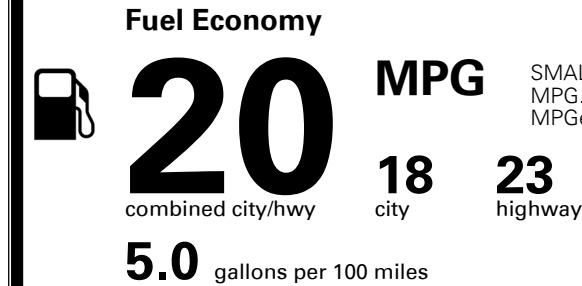

\$495.00
 \$295.00
 \$225.00

MSRP INCLUDING OPTIONS

\$ 50,900.00

INLAND FREIGHT AND HANDLING

\$ 1,415.00

TOTAL MANUFACTURER'S SUGGESTED RETAIL PRICE ▶

\$ 52,315.00

TOTAL ADDITIONAL WEIGHT: 12.0

EPA DOT Fuel Economy and Environment

Gasoline Vehicle

SMALL SUVs range from 14 to 125 MPG. The best vehicle rates 140 MPGe.

You spend \$3,500 more in fuel costs over 5 years compared to the average new vehicle.