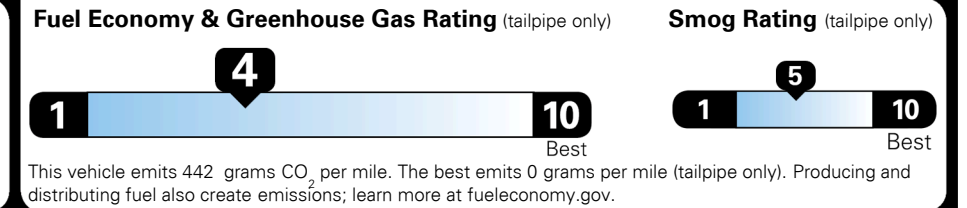

Actual results will vary for many reasons, including driving conditions and how you drive and maintain your vehicle. The average new vehicle gets 28 MPG and costs $9,500 to fuel over 5 years. Cost estimates are based on 15,000 miles per year at $ 3.50 per gallon. MPGe is miles per gasoline gallon equivalent. Vehicle emissions are a significant cause of climate change and smog.

fueleconomy.gov

Calculate personalized estimates and compare vehicles

GOVERNMENT 5-STAR SAFETY RATINGS

Overall Vehicle Score ★ ★ ★ ★ ★

Based on the combined rating of frontal, side and rollover. Should ONLY be compared to other vehicles of similar size and weight.

Frontal Driver ★ ★ ★ ★

Crash Passenger ★ ★ ★ ★

Based on the risk of injury in a frontal impact. Should ONLY be compared to other vehicles of similar size and weight.

Side Front seat ★ ★ ★ ★ ★

Crash Rear seat ★ ★ ★ ★ ★

Star ratings based on the risk of injury in a side impact.

Rollover ★ ★ ★ ★

Star ratings based on the risk of rollover in a single-vehicle crash.

Star ratings range from 1 to 5 stars (★★★★★) with 5 being the highest.

Source: National Highway Traffic Safety Administration (NHTSA).

www.safercar.gov or 1-888-327-4236

Manufacturer's suggested retail price includes Manufacturer's recommended pre-delivery service. License and title fees, state and local taxes and other dealer installed options and accessories are not included in the manufacturer's suggested retail price.

PARTS CONTENT INFORMATION

FOR VEHICLES IN THIS CAR LINE U.S./CANADIAN PARTS CONTENT: 60 %

MAJOR SOURCES OF FOREIGN PARTS: KOREA: 30%

NOTE: PARTS CONTENT DOES NOT INCLUDE FINAL ASSEMBLY, DISTRIBUTION, OR OTHER NON-PARTS COSTS.

FOR THIS VEHICLE FINAL ASSEMBLY POINT: WEST POINT, GA, USA

COUNTRY OF ORIGIN

ENGINE (MOTOR): KOREA

TRANSMISSION: USA