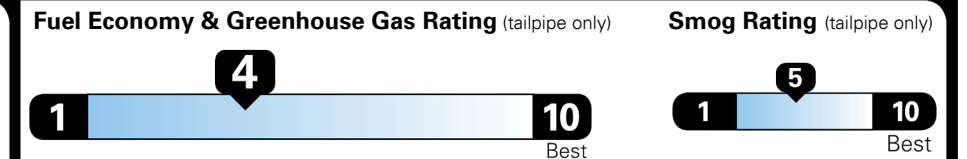

This vehicle emits 442 grams CO₂ per mile. The best emits 0 grams per mile (tailpipe only). Producing and distributing fuel also create emissions; learn more at fueleconomy.gov.

Actual results will vary for many reasons, including driving conditions and how you drive and maintain your vehicle. The average new vehicle gets 28 MPG and costs $9,500 to fuel over 5 years. Cost estimates are based on 15,000 miles per year at $ 3.50 per gallon. MPGe is miles per gasoline gallon equivalent. Vehicle emissions are a significant cause of climate change and smog.

fueleconomy.gov

Calculate personalized estimates and compare vehicles

GOVERNMENT 5-STAR SAFETY RATINGS

Overall Vehicle Score Not Rated

Based on the combined rating of frontal, side and rollover. Should ONLY be compared to other vehicles of similar size and weight.

Frontal Driver Not Rated

Crash Passenger Not Rated

Based on the risk of injury in a frontal impact. Should ONLY be compared to other vehicles of similar size and weight.

Side Front seat Not Rated

Crash Rear seat Not Rated

Star ratings based on the risk of injury in a side impact.

Rollover Not Rated

Star ratings based on the risk of rollover in a single-vehicle crash.

Star ratings range from 1 to 5 stars (★★★★★) with 5 being the highest.

Source: National Highway Traffic Safety Administration (NHTSA).

www.safercar.gov or 1-888-327-4236

Manufacturer's suggested retail price includes Manufacturer's recommended pre-delivery service. License and title fees, state and local taxes and other dealer installed options and accessories are not included in the manufacturer's suggested retail price.

PARTS CONTENT INFORMATION

FOR VEHICLES IN THIS CAR LINE U.S./CANADIAN PARTS CONTENT: 60 %

MAJOR SOURCES OF FOREIGN PARTS: KOREA: 30%

NOTE: PARTS CONTENT DOES NOT INCLUDE FINAL ASSEMBLY, DISTRIBUTION, OR OTHER NON-PARTS COSTS.

FOR THIS VEHICLE FINAL ASSEMBLY POINT: WEST POINT, GA, USA

COUNTRY OF ORIGIN

ENGINE (MOTOR): KOREA

TRANSMISSION: USA