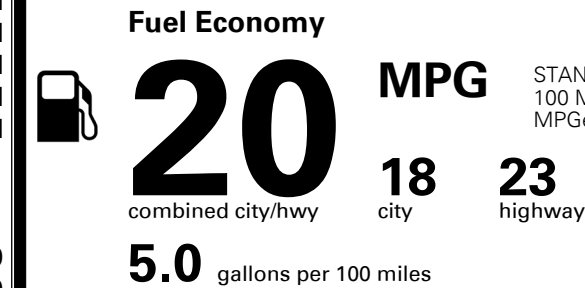

TOTAL MANUFACTURER'S SUGGESTED RETAIL PRICE ▶

\$ 55,075.00

TOTAL ADDITIONAL WEIGHT: 61.3

*Additional terms and conditions apply.

**Kia Connect may be currently unavailable for some Model Year 2022 and newer vehicles sold or purchased in Massachusetts; please see owners.kia.com for more information.

EPA DOT Fuel Economy and Environment

Gasoline Vehicle

STANDARD SUVs range from 11 to 100 MPG. The best vehicle rates 140 MPGe.

You spend
\$3,500
 more in fuel costs
 over 5 years
 compared to the
 average new vehicle.