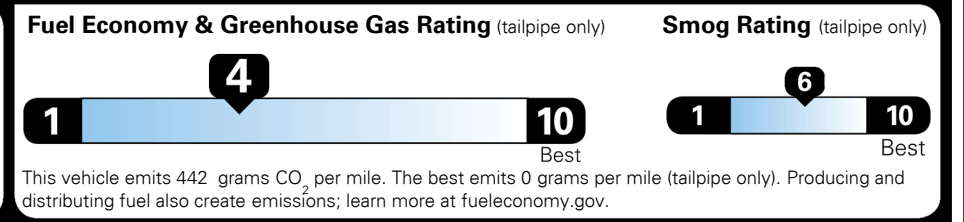

EPA DOT Fuel Economy and Environment

Gasoline Vehicle

You spend
\$3,750
 more in fuel costs
 over 5 years
 compared to the
 average new vehicle.

Annual fuel cost
\$2,700

Actual results will vary for many reasons, including driving conditions and how you drive and maintain your vehicle. The average new vehicle gets 28 MPG and costs \$9,750 to fuel over 5 years. Cost estimates are based on 15,000 miles per year at \$ 3.60 per gallon. MPGe is miles per gasoline gallon equivalent. Vehicle emissions are a significant cause of climate change and smog.