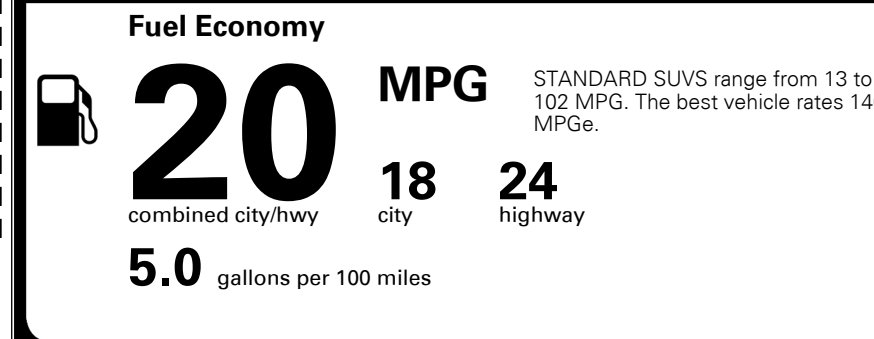

MANUFACTURER'S SUGGESTED RETAIL PRICE ▶

$ 53,185.00

COMPARE SX-P X-PRO AWD FEATURES

Added to/in place of standard SX-P AWD features

- X-Pro 18" Black Alloy Wheels
- X-Pro 18" All-Terrain Tires
- X-Pro Exterior Styling
- Increased Towing Capacity
- Heavy Duty Cooling and Tow Mode
- Self-Leveling Rear Suspension
- 110V Inverter Outlet

Included
Included
Included
Included
Included
Included
Included

ADDITIONAL INSTALLED EQUIPMENT:

(In addition to or in place of standard features)

- Wolf Gray Paint
- Cross Bars X-Line
- Carpeted Floor Mats
- Mud Guards
- Side Step Bars

$495.00
$360.00
$225.00
$125.00
$690.00

MSRP INCLUDING OPTIONS

$ 55,080.00

INLAND FREIGHT AND HANDLING

$ 1,365.00

TOTAL MANUFACTURER'S SUGGESTED RETAIL PRICE ▶

$ 56,445.00

TOTAL ADDITIONAL WEIGHT: 90.3 *

*Additional terms and conditions apply.
**Kia Connect may be currently unavailable for Model Year 2022 and newer vehicles sold or purchased in Massachusetts; please see owners.kia.com for updates on availability.
NOTE: When you purchase this vehicle, Kia America, Inc. collects personal information you provide to the dealership. For information on our collection and use of personal information and your rights, please see our Privacy Policy on www.kia.com.

EPA DOT Fuel Economy and Environment

Gasoline Vehicle

You spend
$3,750
more in fuel costs
over 5 years
compared to the
average new vehicle.

Annual fuel cost
$2,700