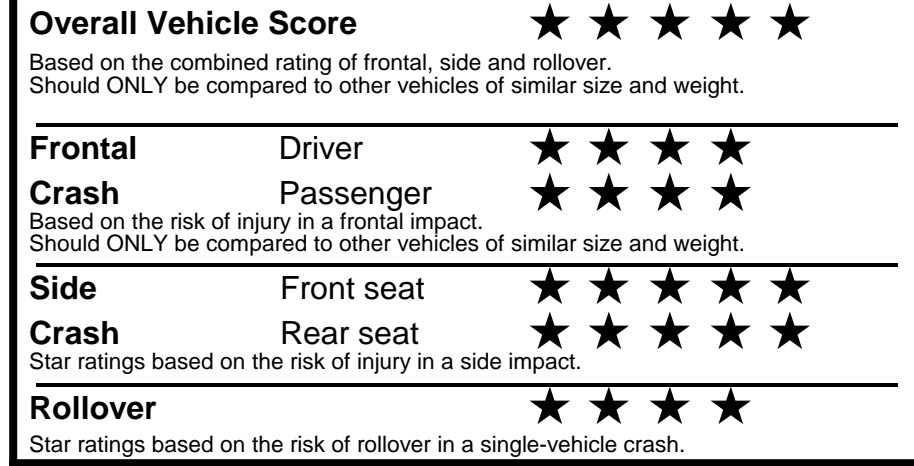

fueleconomy.gov
 Calculate personalized estimates and compare vehicles

Smartphone QR Code

GOVERNMENT 5-STAR SAFETY RATINGS

Star ratings range from 1 to 5 stars (★★★★★) with 5 being the highest.
 Source: National Highway Traffic Safety Administration (NHTSA).
www.safercar.gov or 1-888-327-4236