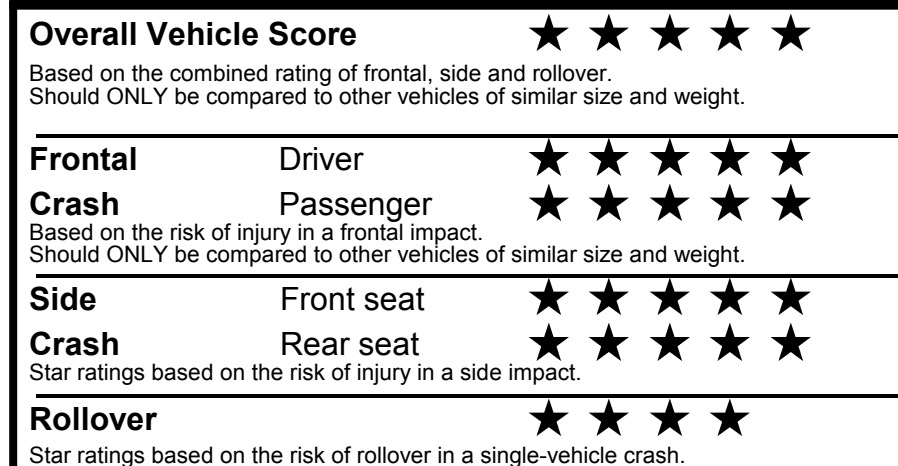

fueleconomy.gov
 Calculate personalized estimates and compare vehicles

Smartphone QR Code

GOVERNMENT 5-STAR SAFETY RATINGS

PARTS CONTENT INFORMATION

FOR VEHICLES IN THIS CAR LINE U.S./CANADIAN PARTS CONTENT: 55 %