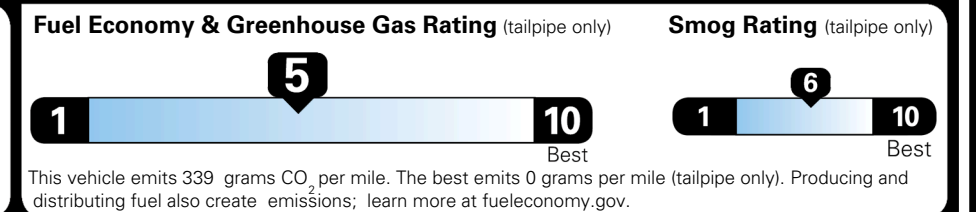

Actual results will vary for many reasons, including driving conditions and how you drive and maintain your vehicle. The average new vehicle gets 29 MPG and costs $8,500 to fuel over 5 years. Cost estimates are based on 15,000 miles per year at $ 3.30 per gallon. MPGe is miles per gasoline gallon equivalent. Vehicle emissions are a significant cause of climate change and smog.

fueleconomy.gov
Calculate personalized estimates and compare vehicles

Smartphone QR Code