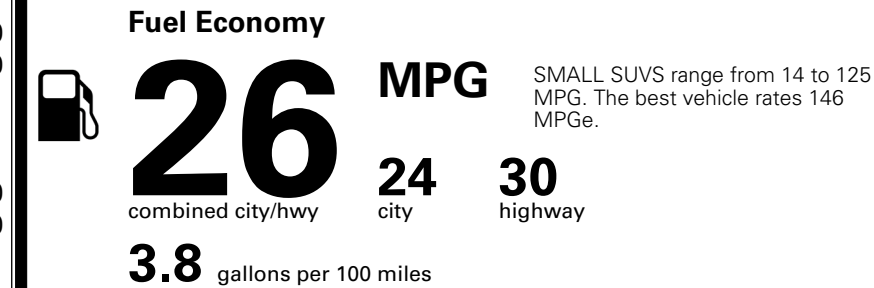

WARRANTY
 10 Year/100,000 Mile Limited Powertrain Warranty
 5 Year/60,000 Mile Limited Basic Warranty
 5 Year/60,000 Mile Roadside Assistance

MANUFACTURER'S SUGGESTED RETAIL PRICE ▶

ADDITIONAL INSTALLED EQUIPMENT:
 (In addition to or in place of standard features)
 Wolf Gray Paint \$495.00
 X-Line Premium Package \$1,500.00
 - Panoramic Sunroof w/ Power Sunshade
 - Smart Power Liftgate
 - LED Interior Lighting \$375.00
 Auto-Dimming Mirror w/ HomeLink™
 Mud Guards \$155.00

MSRP INCLUDING OPTIONS \$ 35,515.00

INLAND FREIGHT AND HANDLING \$ 1,445.00

TOTAL MANUFACTURER'S SUGGESTED RETAIL PRICE ▶ \$ 36,960.00

EPA DOT Fuel Economy and Environment

Gasoline Vehicle

You spend \$1,000 more in fuel costs over 5 years compared to the average new vehicle.