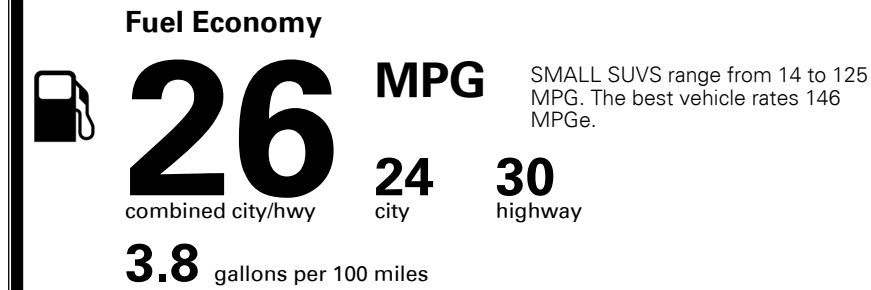

MSRP INCLUDING OPTIONS

\$ 33,685.00

INLAND FREIGHT AND HANDLING

\$ 1,395.00

TOTAL MANUFACTURER'S SUGGESTED RETAIL PRICE ▶

\$ 35,080.00

*Additional terms and conditions apply.
 **Kia Connect may be currently unavailable for some Model Year 2022 and newer vehicles sold or purchased in Massachusetts; please see owners.kia.com for more information.
 NOTE: When you purchase this vehicle, Kia America, Inc. collects personal information you provide to the dealership. For information on our collection and use of personal information and your rights, please see our Privacy Policy on www.kia.com.

TOTAL ADDITIONAL WEIGHT: 4.4

EPA DOT Fuel Economy and Environment

Gasoline Vehicle

You spend \$1,000 more in fuel costs over 5 years compared to the average new vehicle.

Annual fuel cost \$1,900

Actual results will vary for many reasons, including driving conditions and how you drive and maintain your vehicle. The average new vehicle gets 29 MPG and costs \$8,500 to fuel over 5 years. Cost estimates are based on 15,000 miles per year at \$ 3.30 per gallon. MPGe is miles per gasoline gallon equivalent. Vehicle emissions are a significant cause of climate change and smog.