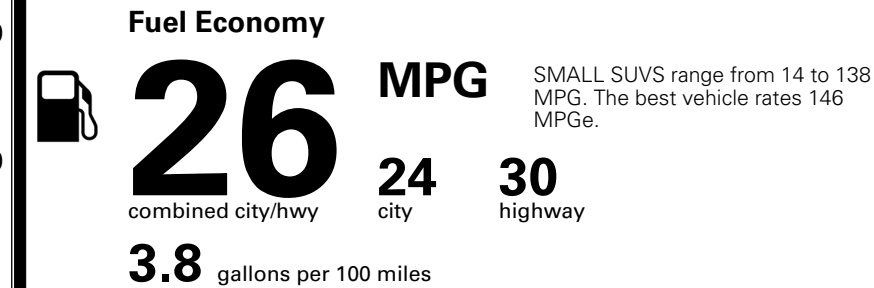

TOTAL MANUFACTURER'S SUGGESTED RETAIL PRICE ▶ \$ 39,490.00

EPA DOT Fuel Economy and Environment

Gasoline Vehicle

You spend \$1,000 more in fuel costs over 5 years compared to the average new vehicle.

Annual fuel cost \$1,900