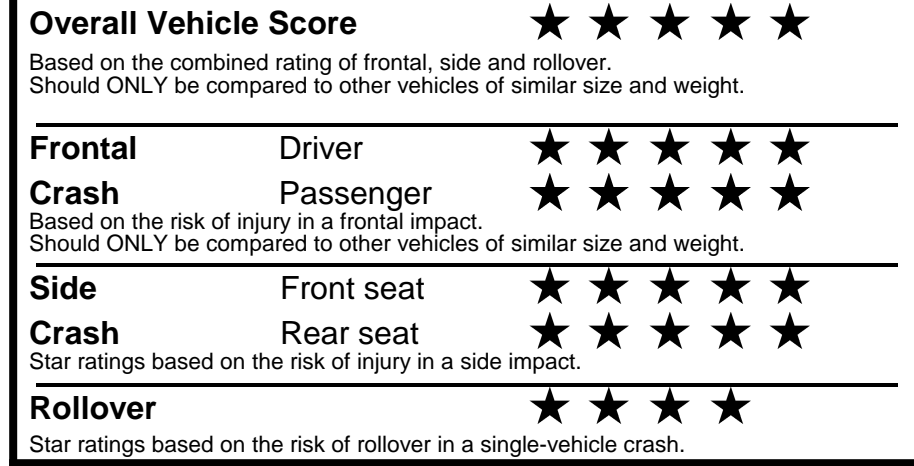

GOVERNMENT 5-STAR SAFETY RATINGS

PARTS CONTENT INFORMATION

FOR VEHICLES IN THIS CAR LINE U.S./CANADIAN PARTS CONTENT: 55 %

MAJOR SOURCES OF FOREIGN PARTS: KOREA: 30%

NOTE: PARTS CONTENT DOES NOT INCLUDE FINAL ASSEMBLY, DISTRIBUTION, OR OTHER NON-PARTS COSTS.

FOR THIS VEHICLE FINAL ASSEMBLY POINT: WEST POINT, GA, USA

COUNTRY OF ORIGIN ENGINE (MOTOR): USA

TRANSMISSION: USA

Star ratings range from 1 to 5 stars (★★★★★) with 5 being the highest.
Source: National Highway Traffic Safety Administration (NHTSA).
www.safercar.gov or 1-888-327-4236

Manufacturer's suggested retail price includes Manufacturer's recommended pre-delivery service. License and title fees, state and local taxes and other dealer installed options and accessories are not included in the manufacturer's suggested retail price.