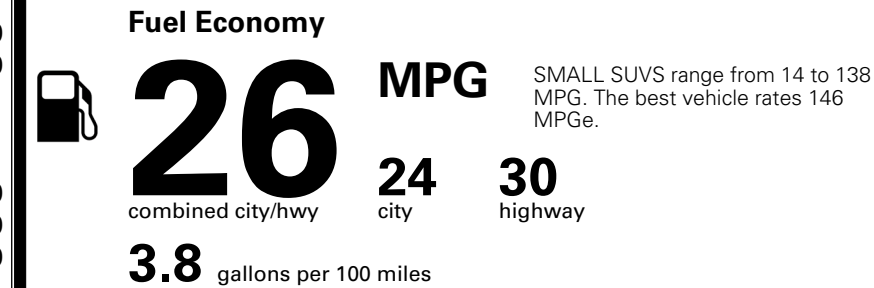

MSRP INCLUDING OPTIONS \$ 35,815.00

INLAND FREIGHT AND HANDLING \$ 1,495.00

TOTAL MANUFACTURER'S SUGGESTED RETAIL PRICE ▶ \$ 37,310.00

TOTAL ADDITIONAL WEIGHT: 8.5

*Additional terms and conditions apply.
 **Kia Connect may be currently unavailable for some Model Year 2022 and newer vehicles sold or purchased in Massachusetts; please see owners.kia.com for more information.
 NOTE: When you purchase this vehicle, Kia America, Inc. collects personal information you provide to the dealership. For information on our collection and use of personal information and your rights, please see our Privacy Policy on www.kia.com.

EPA DOT Fuel Economy and Environment

Gasoline Vehicle

You spend \$1,000 more in fuel costs over 5 years
 compared to the average new vehicle.

Annual fuel cost \$1,900

Actual results will vary for many reasons, including driving conditions and how you drive and maintain your vehicle. The average new vehicle gets 29 MPG and costs \$8,500 to fuel over 5 years. Cost estimates are based on 15,000 miles per year at \$ 3.30 per gallon. MPGe is miles per gasoline gallon equivalent. Vehicle emissions are a significant cause of climate change and smog.