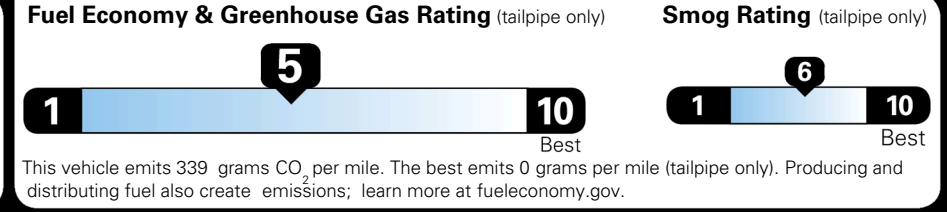

WARRANTY
 10 Year/100,000 Mile Limited Powertrain Warranty
 5 Year/60,000 Mile Limited Basic Warranty
 5 Year/60,000 Mile Roadside Assistance

MANUFACTURER'S SUGGESTED RETAIL PRICE ▶

\$ 33,090.00

ADDITIONAL INSTALLED EQUIPMENT:
 (In addition to or in place of standard features)
 Glacial White Pearl Paint \$495.00
 X-Line Premium Package \$1,500.00
 - Panoramic Sunroof w/ Power Sunshade
 - Smart Power Liftgate
 - LED Interior Lighting
 Carpeted Floor Mats \$200.00
 Auto-Dimming Mirror w/ HomeLink™ \$375.00
 Mud Guards \$155.00

MSRP INCLUDING OPTIONS \$ 35,815.00

INLAND FREIGHT AND HANDLING \$ 1,495.00

TOTAL MANUFACTURER'S SUGGESTED RETAIL PRICE ▶ \$ 37,310.00

TOTAL ADDITIONAL WEIGHT: 8.5

*Additional terms and conditions apply.
 **Kia Connect may be currently unavailable for some Model Year 2022 and newer vehicles sold or purchased in Massachusetts; please see owners.kia.com for more information.
 NOTE: When you purchase this vehicle, Kia America, Inc. collects personal information you provide to the dealership. For information on our collection and use of personal information and your rights, please see our Privacy Policy on www.kia.com.

EPA DOT Fuel Economy and Environment

Gasoline Vehicle

You spend \$1,000 more in fuel costs over 5 years
 compared to the average new vehicle.

Annual fuel cost \$1,900

Actual results will vary for many reasons, including driving conditions and how you drive and maintain your vehicle. The average new vehicle gets 29 MPG and costs \$8,500 to fuel over 5 years. Cost estimates are based on 15,000 miles per year at \$ 3.30 per gallon. MPGe is miles per gasoline gallon equivalent. Vehicle emissions are a significant cause of climate change and smog.