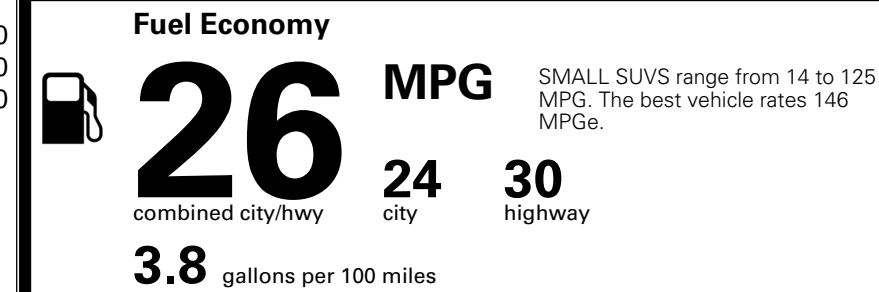

MSRP INCLUDING OPTIONS \$ 34,015.00

INLAND FREIGHT AND HANDLING \$ 1,445.00

TOTAL MANUFACTURER'S SUGGESTED RETAIL PRICE ▶ \$ 35,460.00

TOTAL ADDITIONAL WEIGHT: 1.9

*Additional terms and conditions apply.
 **Kia Connect may be currently unavailable for some Model Year 2022 and newer vehicles sold or purchased in Massachusetts; please see owners.kia.com for more information.
 NOTE: When you purchase this vehicle, Kia America, Inc. collects personal information you provide to the dealership. For information on our collection and use of personal information and your rights, please see our Privacy Policy on www.kia.com.

EPA DOT Fuel Economy and Environment

Gasoline Vehicle

You spend \$1,000 more in fuel costs over 5 years compared to the average new vehicle.

Annual fuel cost \$1,900

Actual results will vary for many reasons, including driving conditions and how you drive and maintain your vehicle. The average new vehicle gets 29 MPG and costs \$8,500 to fuel over 5 years. Cost estimates are based on 15,000 miles per year at \$ 3.30 per gallon. MPGe is miles per gasoline gallon equivalent. Vehicle emissions are a significant cause of climate change and smog.