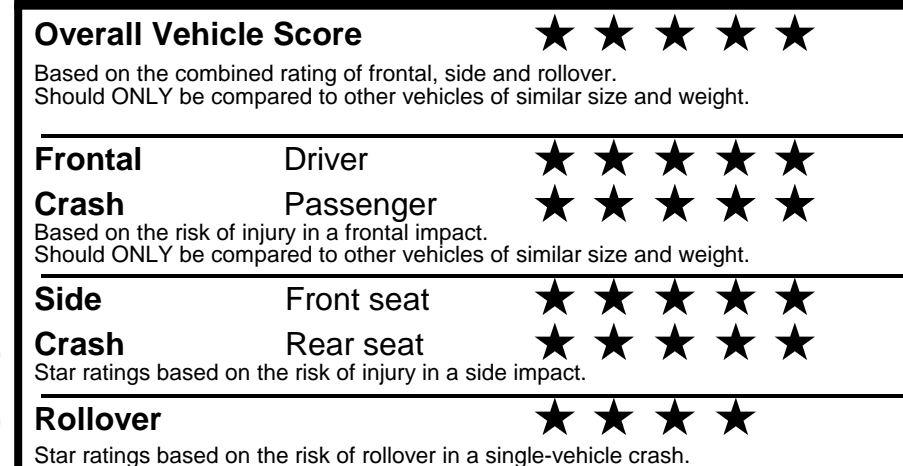

fueleconomy.gov
 Calculate personalized estimates and compare vehicles

Smartphone QR Code

GOVERNMENT 5-STAR SAFETY RATINGS

PARTS CONTENT INFORMATION

FOR VEHICLES IN THIS CAR LINE U.S./CANADIAN PARTS CONTENT: 55 %