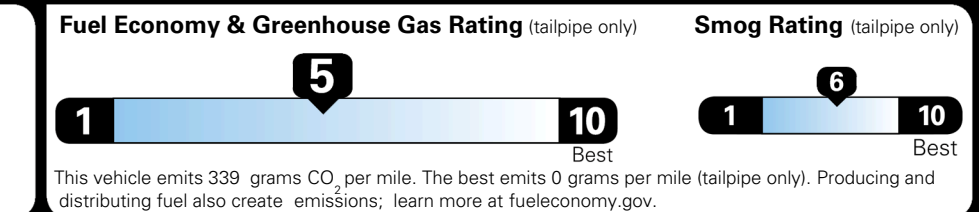

MSRP INCLUDING OPTIONS \$ 34,015.00

INLAND FREIGHT AND HANDLING \$ 1,445.00

TOTAL MANUFACTURER'S SUGGESTED RETAIL PRICE ▶ \$ 35,460.00

TOTAL ADDITIONAL WEIGHT: 1.9

*Additional terms and conditions apply.
 **Kia Connect may be currently unavailable for some Model Year 2022 and newer vehicles sold or purchased in Massachusetts; please see owners.kia.com for more information.
 NOTE: When you purchase this vehicle, Kia America, Inc. collects personal information you provide to the dealership. For information on our collection and use of personal information and your rights, please see our Privacy Policy on www.kia.com.

EPA DOT Fuel Economy and Environment

Gasoline Vehicle

You spend \$1,000 more in fuel costs over 5 years compared to the average new vehicle.

Annual fuel cost \$1,900

Actual results will vary for many reasons, including driving conditions and how you drive and maintain your vehicle. The average new vehicle gets 29 MPG and costs \$8,500 to fuel over 5 years. Cost estimates are based on 15,000 miles per year at \$ 3.30 per gallon. MPGe is miles per gasoline gallon equivalent. Vehicle emissions are a significant cause of climate change and smog.