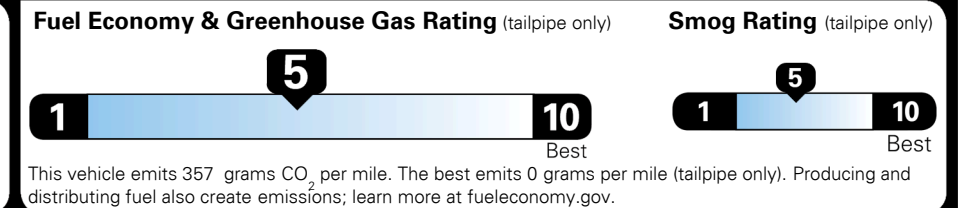

TOTAL ADDITIONAL WEIGHT: 13.3

EPA DOT Fuel Economy and Environment

Gasoline Vehicle

Fuel Economy

25 MPG
 combined city/hwy

23 MPG
 city

28 MPG
 highway

4.0 gallons per 100 miles

SMALL SUVs range from 14 to 123 MPG. The best vehicle rates 132 MPGe.

You spend \$750 more in fuel costs over 5 years
 compared to the average new vehicle.

Annual fuel cost \$1,750

Actual results will vary for many reasons, including driving conditions and how you drive and maintain your vehicle. The average new vehicle gets 28 MPG and costs \$8,000 to fuel over 5 years. Cost estimates are based on 15,000 miles per year at \$ 2.95 per gallon. MPGe is miles per gasoline gallon equivalent. Vehicle emissions are a significant cause of climate change and smog.