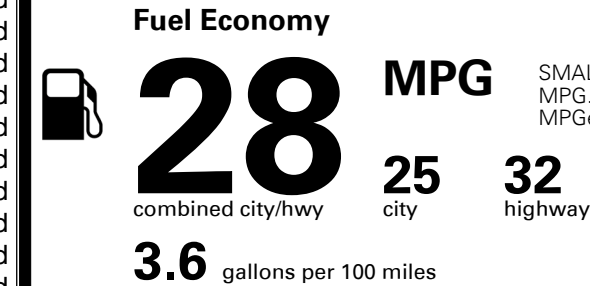

## EPA DOT Fuel Economy and Environment

Gasoline Vehicle

SMALL SUVs range from 14 to 123 MPG. The best vehicle rates 132 MPGe.

**You save \$0**  
 in fuel costs over 5 years compared to the average new vehicle.