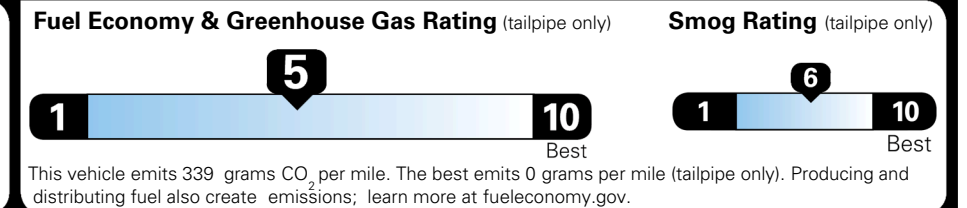

TOTAL ADDITIONAL WEIGHT: 11.6

EPA DOT Fuel Economy and Environment

Gasoline Vehicle

You spend \$1,000 more in fuel costs over 5 years compared to the average new vehicle.

Annual fuel cost \$1,900

Actual results will vary for many reasons, including driving conditions and how you drive and maintain your vehicle. The average new vehicle gets 29 MPG and costs \$8,500 to fuel over 5 years. Cost estimates are based on 15,000 miles per year at \$ 3.30 per gallon. MPGe is miles per gasoline gallon equivalent. Vehicle emissions are a significant cause of climate change and smog.