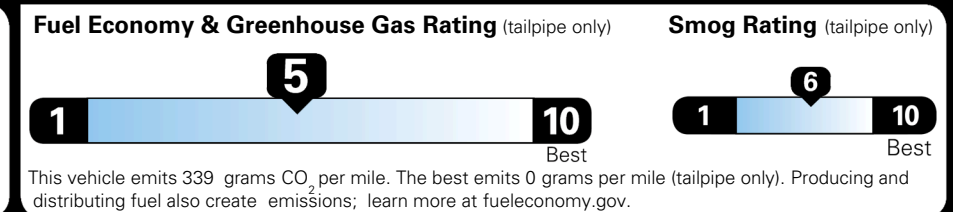

TOTAL ADDITIONAL WEIGHT: 7.8

EPA DOT Fuel Economy and Environment

Gasoline Vehicle

You spend \$1,000 more in fuel costs over 5 years compared to the average new vehicle.

Annual fuel cost \$1,900

Actual results will vary for many reasons, including driving conditions and how you drive and maintain your vehicle. The average new vehicle gets 29 MPG and costs \$8,500 to fuel over 5 years. Cost estimates are based on 15,000 miles per year at \$ 3.30 per gallon. MPGe is miles per gasoline gallon equivalent. Vehicle emissions are a significant cause of climate change and smog.