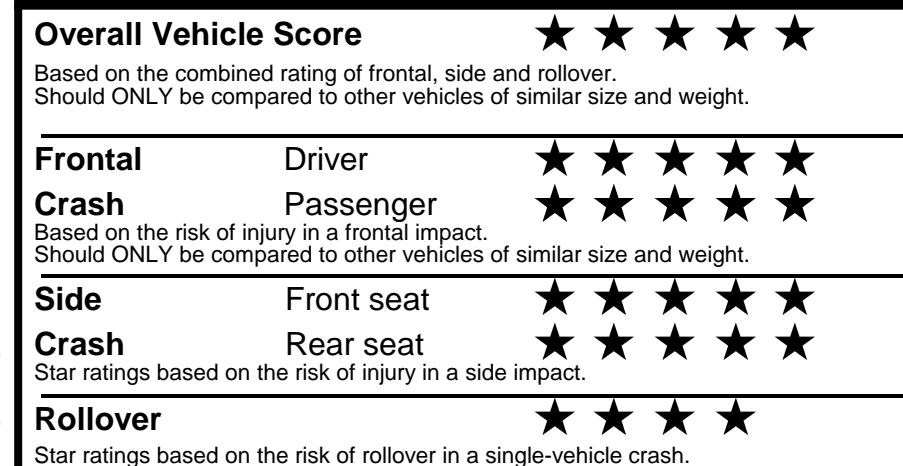

fueleconomy.gov
 Calculate personalized estimates and compare vehicles

GOVERNMENT 5-STAR SAFETY RATINGS

Star ratings range from 1 to 5 stars (★★★★★) with 5 being the highest.
 Source: National Highway Traffic Safety Administration (NHTSA).
www.safercar.gov or 1-888-327-4236