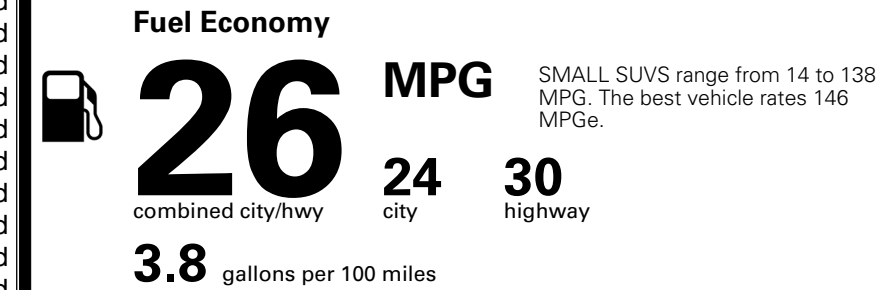

TOTAL ADDITIONAL WEIGHT: 7.8

EPA DOT Fuel Economy and Environment

Gasoline Vehicle

You spend \$1,000 more in fuel costs over 5 years compared to the average new vehicle.

Annual fuel cost \$1,900

Actual results will vary for many reasons, including driving conditions and how you drive and maintain your vehicle. The average new vehicle gets 29 MPG and costs \$8,500 to fuel over 5 years. Cost estimates are based on 15,000 miles per year at \$ 3.30 per gallon. MPGe is miles per gasoline gallon equivalent. Vehicle emissions are a significant cause of climate change and smog.