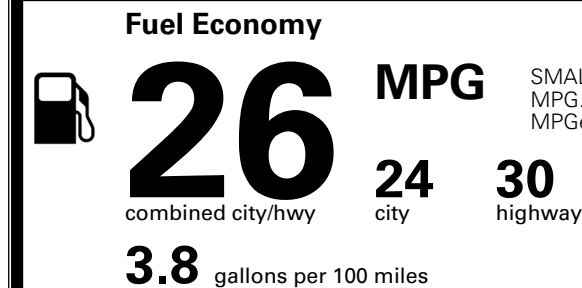

\$495.00
 \$375.00
 \$155.00
 \$75.00

MSRP INCLUDING OPTIONS

\$ 33,390.00

INLAND FREIGHT AND HANDLING

\$ 1,445.00

TOTAL MANUFACTURER'S SUGGESTED RETAIL PRICE ▶

\$ 34,835.00

*Additional terms and conditions apply.

TOTAL ADDITIONAL WEIGHT: 6.6

EPA DOT Fuel Economy and Environment

SMALL SUVs range from 14 to 125 MPG. The best vehicle rates 146 MPGe.

Gasoline Vehicle

You spend **\$1,000** more in fuel costs over 5 years compared to the average new vehicle.