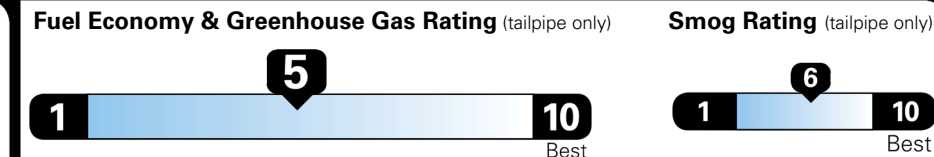

This vehicle emits 339 grams CO₂ per mile. The best emits 0 grams per mile (tailpipe only). Producing and distributing fuel also create emissions; learn more at fueleconomy.gov.

Actual results will vary for many reasons, including driving conditions and how you drive and maintain your vehicle. The average new vehicle gets 29 MPG and costs $8,500 to fuel over 5 years. Cost estimates are based on 15,000 miles per year at $ 3.30 per gallon. MPGe is miles per gasoline gallon equivalent. Vehicle emissions are a significant cause of climate change and smog.

fueleconomy.gov

Calculate personalized estimates and compare vehicles

GOVERNMENT 5-STAR SAFETY RATINGS

Overall Vehicle Score ★ ★ ★ ★ ★

Based on the combined rating of frontal, side and rollover. Should ONLY be compared to other vehicles of similar size and weight.

Frontal	Driver	★ ★ ★ ★ ★
Crash	Passenger	★ ★ ★ ★ ★

Based on the risk of injury in a frontal impact. Should ONLY be compared to other vehicles of similar size and weight.

Side	Front seat	★ ★ ★ ★ ★
Crash	Rear seat	★ ★ ★ ★ ★

Star ratings based on the risk of injury in a side impact.

Rollover ★ ★ ★ ★ ★

Star ratings based on the risk of rollover in a single-vehicle crash.

Star ratings range from 1 to 5 stars (★★★★★) with 5 being the highest.

Source: National Highway Traffic Safety Administration (NHTSA).

www.safercar.gov or 1-888-327-4236

Manufacturer's suggested retail price includes Manufacturer's recommended pre-delivery service. License and title fees, state and local taxes and other dealer installed options and accessories are not included in the manufacturer's suggested retail price.

PARTS CONTENT INFORMATION

FOR VEHICLES IN THIS CAR LINE U.S./CANADIAN PARTS CONTENT: 55 %

MAJOR SOURCES OF FOREIGN PARTS: KOREA: 30%

NOTE: PARTS CONTENT DOES NOT INCLUDE FINAL ASSEMBLY, DISTRIBUTION, OR OTHER NON-PARTS COSTS.

FOR THIS VEHICLE FINAL ASSEMBLY POINT: WEST POINT, GA, USA

COUNTRY OF ORIGIN

ENGINE (MOTOR): USA

TRANSMISSION: USA