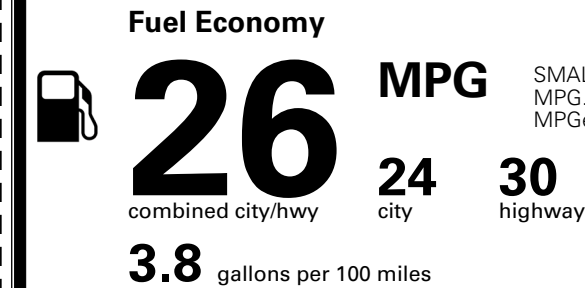

\$495.00

MSRP INCLUDING OPTIONS

\$ 32,885.00

INLAND FREIGHT AND HANDLING

\$ 1,495.00

TOTAL MANUFACTURER'S SUGGESTED RETAIL PRICE ▶

\$ 34,380.00

*Additional terms and conditions apply.

TOTAL ADDITIONAL WEIGHT:

EPA DOT Fuel Economy and Environment

SMALL SUVs range from 14 to 125 MPG. The best vehicle rates 146 MPGe.

Gasoline Vehicle

You spend \$1,000 more in fuel costs over 5 years compared to the average new vehicle.