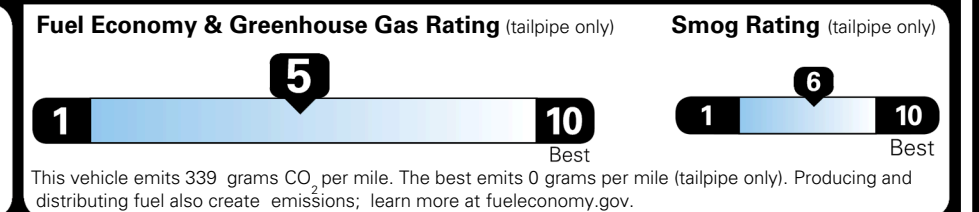

TOTAL ADDITIONAL WEIGHT: 8.5

EPA DOT Fuel Economy and Environment

Gasoline Vehicle

You spend \$1,000 more in fuel costs over 5 years compared to the average new vehicle.

Annual fuel cost \$1,900

Actual results will vary for many reasons, including driving conditions and how you drive and maintain your vehicle. The average new vehicle gets 29 MPG and costs \$8,500 to fuel over 5 years. Cost estimates are based on 15,000 miles per year at \$ 3.30 per gallon. MPGe is miles per gasoline gallon equivalent. Vehicle emissions are a significant cause of climate change and smog.