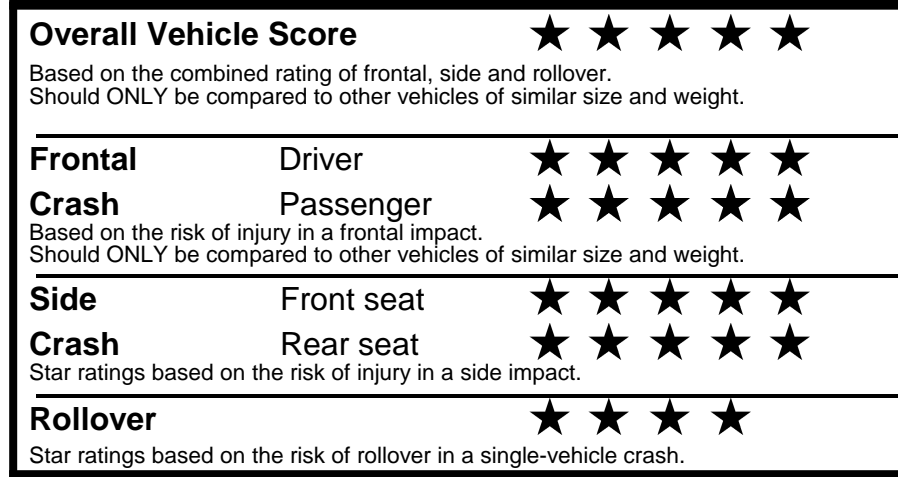

GOVERNMENT 5-STAR SAFETY RATINGS

PARTS CONTENT INFORMATION

FOR VEHICLES IN THIS CAR LINE U.S./CANADIAN PARTS CONTENT: 55 %

MAJOR SOURCES OF FOREIGN PARTS: KOREA: 30%

NOTE: PARTS CONTENT DOES NOT INCLUDE FINAL ASSEMBLY, DISTRIBUTION, OR OTHER NON-PARTS COSTS.

Star ratings range from 1 to 5 stars (★★★★★) with 5 being the highest. Source: National Highway Traffic Safety Administration (NHTSA). www.safercar.gov or 1-888-327-4236

FOR THIS VEHICLE FINAL ASSEMBLY POINT: WEST POINT, GA, USA

Manufacturer's suggested retail price includes Manufacturer's recommended pre-delivery service. License and title fees, state and local taxes and other dealer installed options and accessories are not included in the manufacturer's suggested retail price.

COUNTRY OF ORIGIN ENGINE (MOTOR): USA

TRANSMISSION: USA