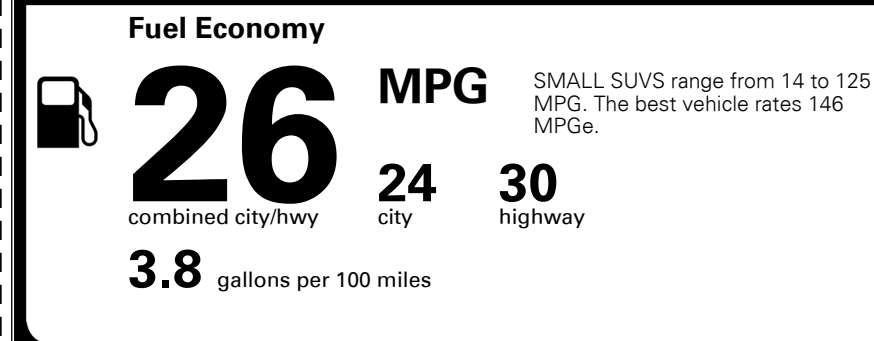

EPA DOT Fuel Economy and Environment

Gasoline Vehicle

You spend $1,000 more in fuel costs over 5 years compared to the average new vehicle.

Annual fuel cost $1,900