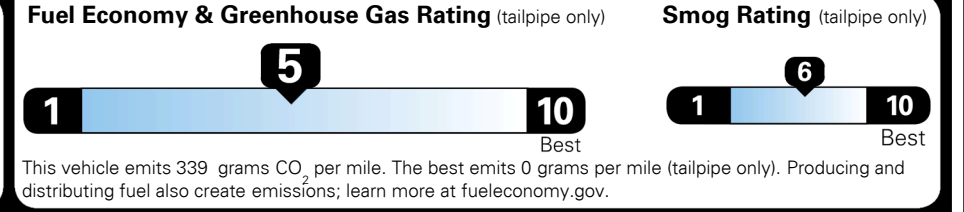

EPA DOT Fuel Economy and Environment

Gasoline Vehicle

You spend \$1,000 more in fuel costs over 5 years compared to the average new vehicle.

Annual fuel cost \$1,900

Actual results will vary for many reasons, including driving conditions and how you drive and maintain your vehicle. The average new vehicle gets 29 MPG and costs \$8,500 to fuel over 5 years. Cost estimates are based on 15,000 miles per year at \$ 3.30 per gallon. MPGe is miles per gasoline gallon equivalent. Vehicle emissions are a significant cause of climate change and smog.