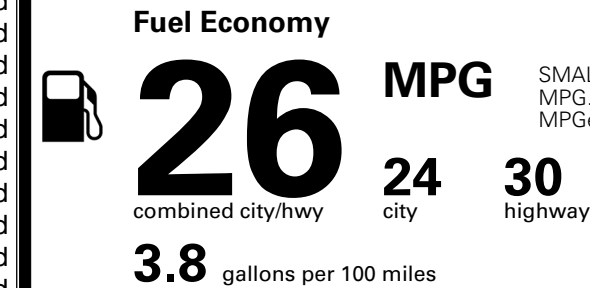

EPA DOT Fuel Economy and Environment

SMALL SUVs range from 14 to 138 MPG. The best vehicle rates 146 MPGe.

Gasoline Vehicle

You spend
$1,000
more in fuel costs
over 5 years
compared to the
average new vehicle.

Annual fuel cost
$1,900