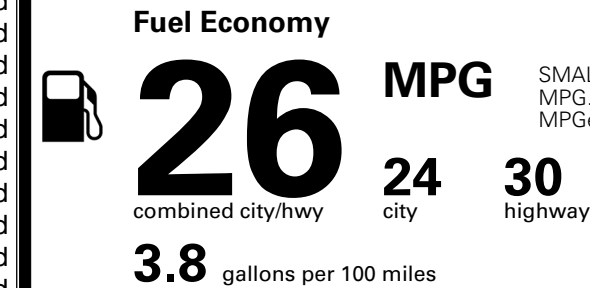

INLAND FREIGHT AND HANDLING

\$ 1,445.00

TOTAL MANUFACTURER'S SUGGESTED RETAIL PRICE ▶

\$ 35,265.00

*Additional terms and conditions apply.

**Kia Connect may be currently unavailable for some Model Year 2022 and newer vehicles sold or purchased in Massachusetts; please see owners.kia.com for more information.

TOTAL ADDITIONAL WEIGHT: 1.9

EPA DOT Fuel Economy and Environment

SMALL SUVs range from 14 to 125 MPG. The best vehicle rates 146 MPGe.

You spend \$1,000 more in fuel costs over 5 years compared to the average new vehicle.