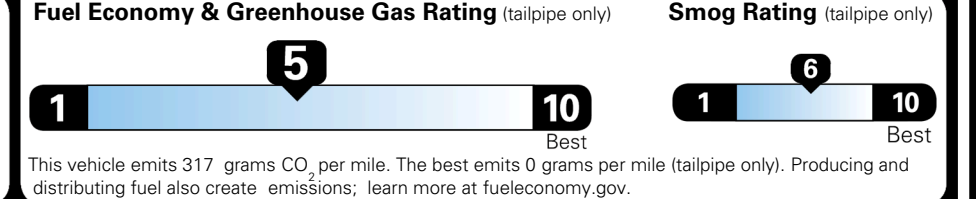

Actual results will vary for many reasons, including driving conditions and how you drive and maintain your vehicle. The average new vehicle gets 29 MPG and costs $8,500 to fuel over 5 years. Cost estimates are based on 15,000 miles per year at $ 3.30 per gallon. MPGe is miles per gasoline gallon equivalent. Vehicle emissions are a significant cause of climate change and smog.

fueleconomy.gov
Calculate personalized estimates and compare vehicles

Smartphone QR Code