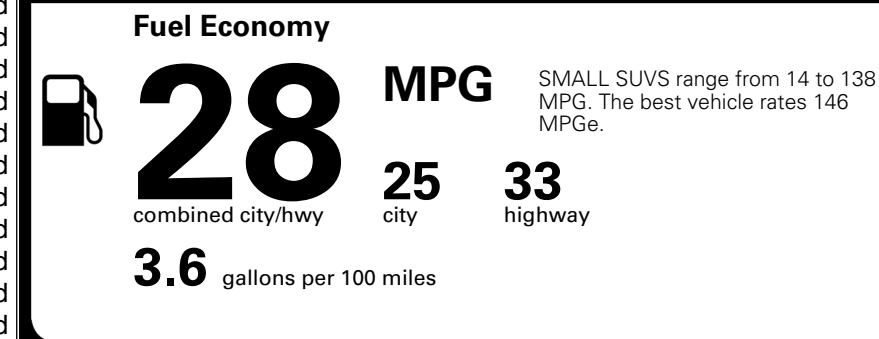

MSRP INCLUDING OPTIONS \$ 32,360.00

INLAND FREIGHT AND HANDLING \$ 1,495.00

TOTAL MANUFACTURER'S SUGGESTED RETAIL PRICE ▶ \$ 33,855.00

TOTAL ADDITIONAL WEIGHT: 11.3

EPA DOT Fuel Economy and Environment

Gasoline Vehicle