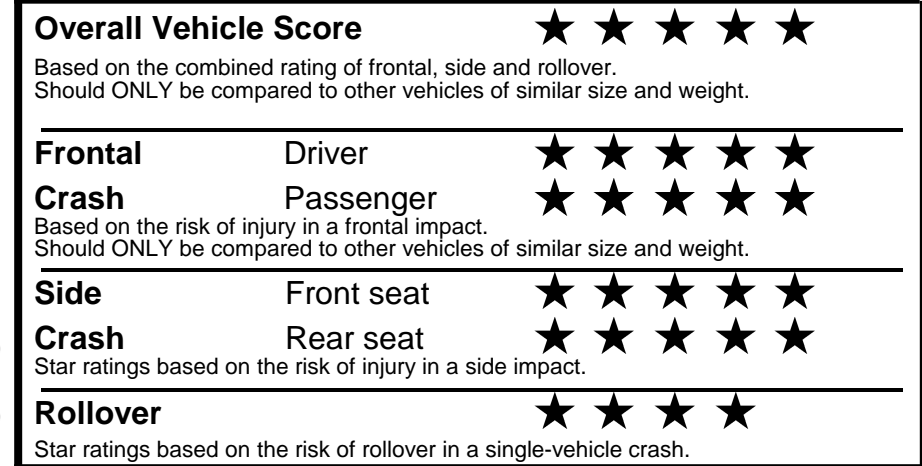

fueleconomy.gov
 Calculate personalized estimates and compare vehicles

Smartphone QR Code

GOVERNMENT 5-STAR SAFETY RATINGS

Star ratings range from 1 to 5 stars (★★★★★) with 5 being the highest.
 Source: National Highway Traffic Safety Administration (NHTSA).
www.safercar.gov or 1-888-327-4236