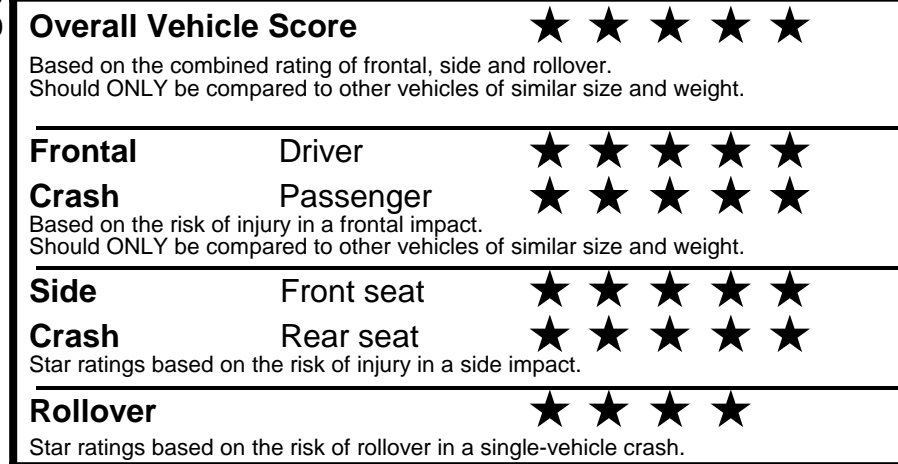

### GOVERNMENT 5-STAR SAFETY RATINGS

Star ratings range from 1 to 5 stars (★★★★★) with 5 being the highest.  
 Source: National Highway Traffic Safety Administration (NHTSA).  
[www.safercar.gov](http://www.safercar.gov) or 1-888-327-4236