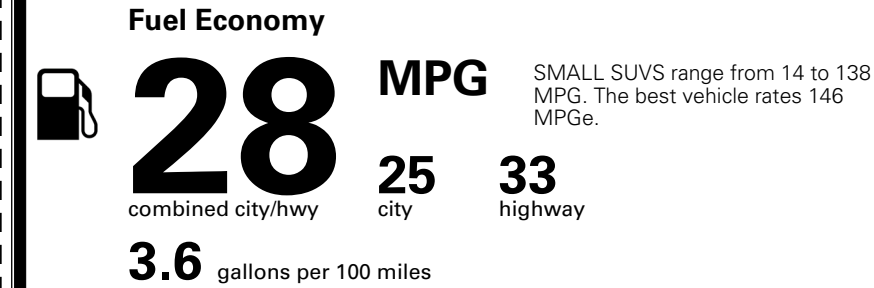

EPA DOT Fuel Economy and Environment

Gasoline Vehicle

You spend $250 more in fuel costs over 5 years compared to the average new vehicle.

Annual fuel cost $1,750