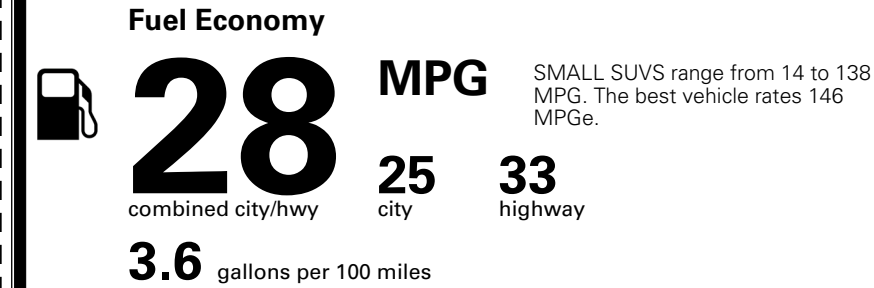

MSRP INCLUDING OPTIONS \$ 32,285.00

INLAND FREIGHT AND HANDLING \$ 1,495.00

TOTAL MANUFACTURER'S SUGGESTED RETAIL PRICE ▶ \$ 33,780.00

TOTAL ADDITIONAL WEIGHT: 6.6

EPA DOT Fuel Economy and Environment

Gasoline Vehicle