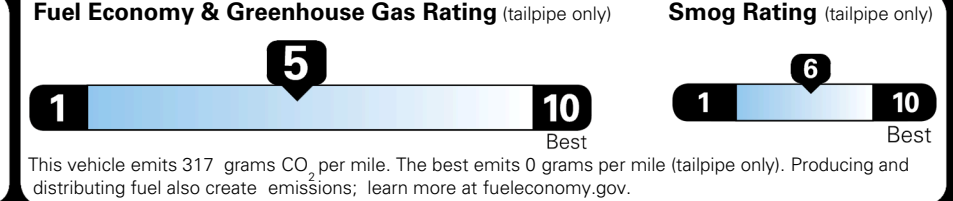

Actual results will vary for many reasons, including driving conditions and how you drive and maintain your vehicle. The average new vehicle gets 29 MPG and costs $8,500 to fuel over 5 years. Cost estimates are based on 15,000 miles per year at $ 3.30 per gallon. MPGe is miles per gasoline gallon equivalent. Vehicle emissions are a significant cause of climate change and smog.

fueleconomy.gov

Calculate personalized estimates and compare vehicles